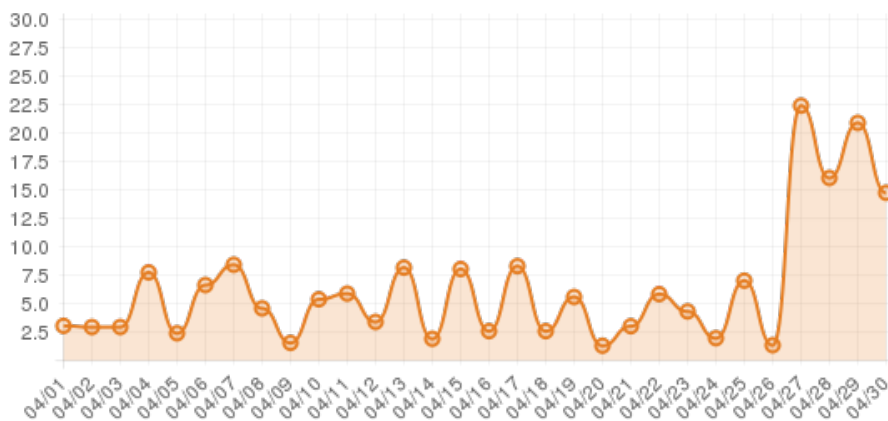

April 2015 (Explore High Point)

Everwonder Boost Rate

21,653
direct views

558,202
network impressions

55,720%
increase in impressions

Average Time On Site

00:07:18
average time spent on site

874%
compared to industry standard

When a visitor clicks on your event, they get more information about the event. They also get more details about lodging, shopping, restaurants and attractions. This increases the amount of time they spend with your brand.

Average Pages Per Visit

5
average pages per visit

255%
compared to industry standard

Because EverWondr automatically cross promotes other events and nearby attractions, consumers can easily plan their next visit, maybe even extend their stay.