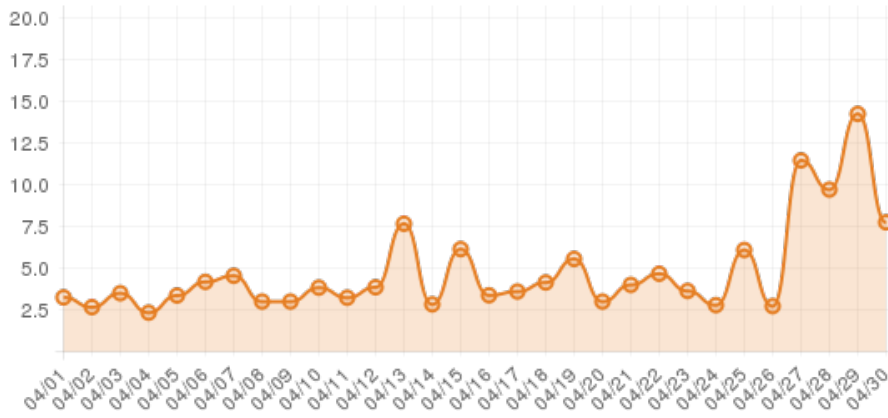

April 2015 (Explore High Point)

Everwonder Boost Rate

21,653
direct views

558,202
network impressions

55,720%
increase in impressions

Average Time On Site

00:07:18
average time spent on site

874%
compared to industry standard

When a visitor clicks on your event, they get more information about the event. They also get more details about lodging, shopping, restaurants and attractions. This increases the amount of time they spend with your brand.

Average Pages Per Visit

5
average pages per visit

255%
compared to industry standard

Because EverWondr automatically cross promotes other events and nearby attractions, consumers can easily plan their next visit, maybe even extend their stay.