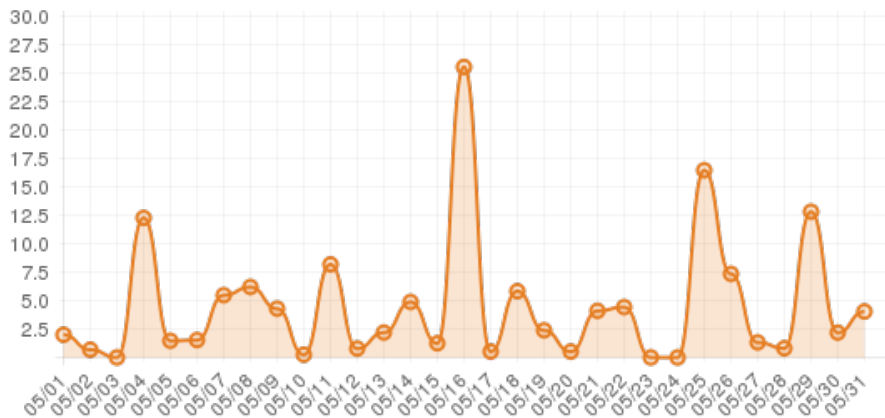

May 2015 (Explore Roxboro)

Everwondr Boost Rate

281
direct views

206,176
network impressions

20,518%
increase in impressions

Average Time On Site

00:05:03
average time spent on site

573%
compared to industry standard

When a visitor clicks on your event, they get more information about the event. They also get more details about lodging, shopping, restaurants and attractions. This increases the amount of time they spend with your brand.

Average Pages Per Visit

4

average pages per visit

156%

compared to industry standard

Because EverWondr automatically cross promotes other events and nearby attractions, consumers can easily plan their next visit, maybe even extend their stay.