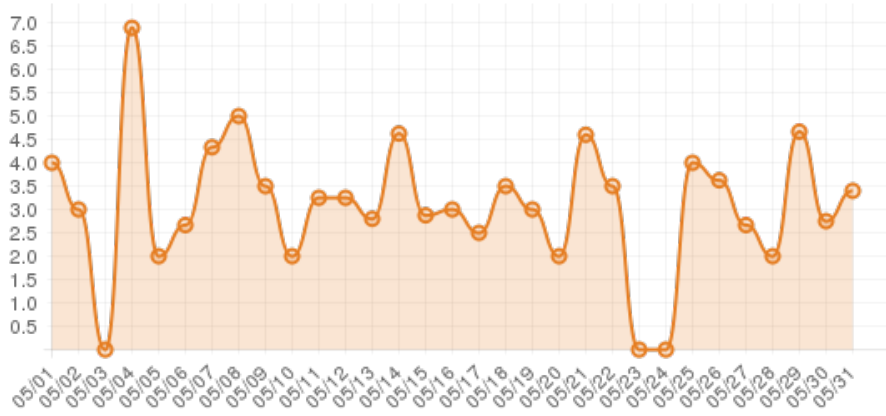

May 2015 (Explore Roxboro)

Everwondr Boost Rate

281
direct views

206,176
network impressions

20,518%
increase in impressions

Average Time On Site

00:05:03
average time spent on site

573%
compared to industry standard

Average Pages Per Visit

4

average pages per visit

156%

compared to industry standard

Because EverWondr automatically cross promotes other events and nearby attractions, consumers can easily plan their next visit, maybe even extend their stay.