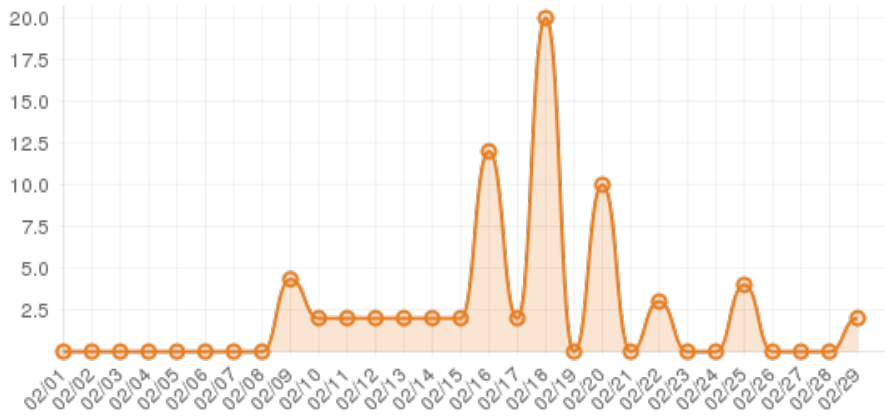

February 2016 (Explore Stokes)

Everwondr Boost Rate

275
direct views

209,210
network impressions

20,821%
increase in impressions

Average Time On Site

00:05:40
average time spent on site

656%
compared to industry standard

Average Pages Per Visit

4

average pages per visit

177%

compared to industry standard

Because EverWondr automatically cross promotes other events and nearby attractions, consumers can easily plan their next visit, maybe even extend their stay.