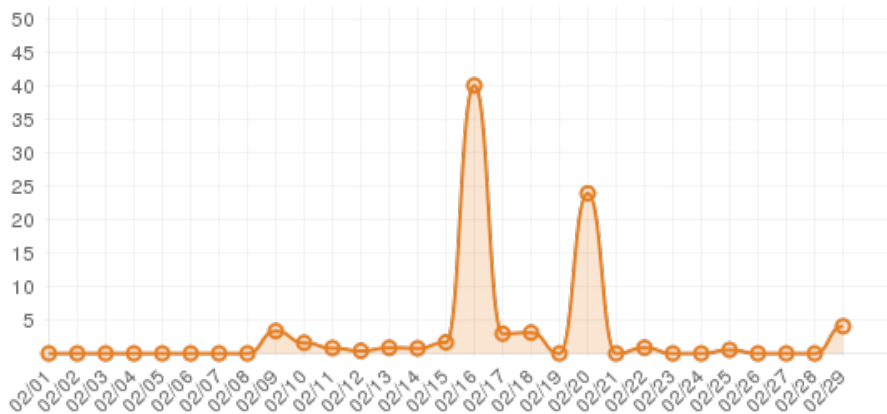

February 2016 (Explore Stokes)

Everwondr Boost Rate

275
direct views

209,210
network impressions

20,821%
increase in impressions

Average Time On Site

00:05:40
average time spent on site

656%
compared to industry standard

When a visitor clicks on your event, they get more information about the event. They also get more details about lodging, shopping, restaurants and attractions. This increases the amount of time they spend with your brand.

Average Pages Per Visit

4

average pages per visit

177%

compared to industry standard

Because EverWondr automatically cross promotes other events and nearby attractions, consumers can easily plan their next visit, maybe even extend their stay.