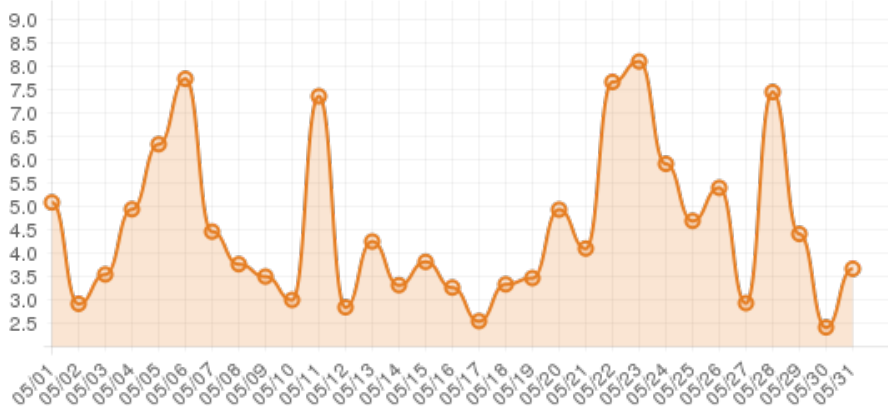

May 2015 (explorepinehurst.com)

Everwonder Boost Rate

2,421
direct views

223,938
network impressions

22,294%
increase in impressions

Average Time On Site

00:12:52
average time spent on site

1,616%
compared to industry standard

When a visitor clicks on your event, they get more information about the event. They also get more details about lodging, shopping, restaurants and attractions. This increases the amount of time they spend with your brand.

Average Pages Per Visit

5
average pages per visit

205%
compared to industry standard

Because EverWondr automatically cross promotes other events and nearby attractions, consumers can easily plan their next visit, maybe even extend their stay.