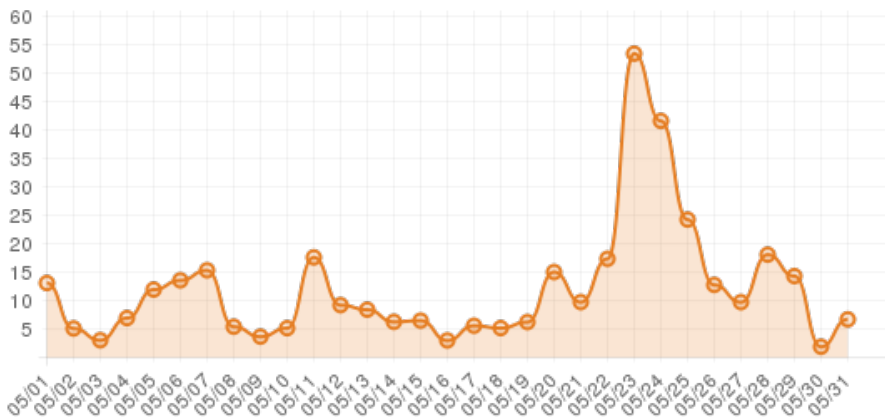

May 2015 (explorepinehurst.com)

Everwonder Boost Rate

2,421
direct views

223,938
network impressions

22,294%
increase in impressions

Average Time On Site

00:12:52
average time spent on site

1,616%
compared to industry standard

When a visitor clicks on your event, they get more information about the event. They also get more details about lodging, shopping, restaurants and attractions. This increases the amount of time they spend with your brand.

Average Pages Per Visit

5
average pages per visit

205%
compared to industry standard

Because EverWondr automatically cross promotes other events and nearby attractions, consumers can easily plan their next visit, maybe even extend their stay.