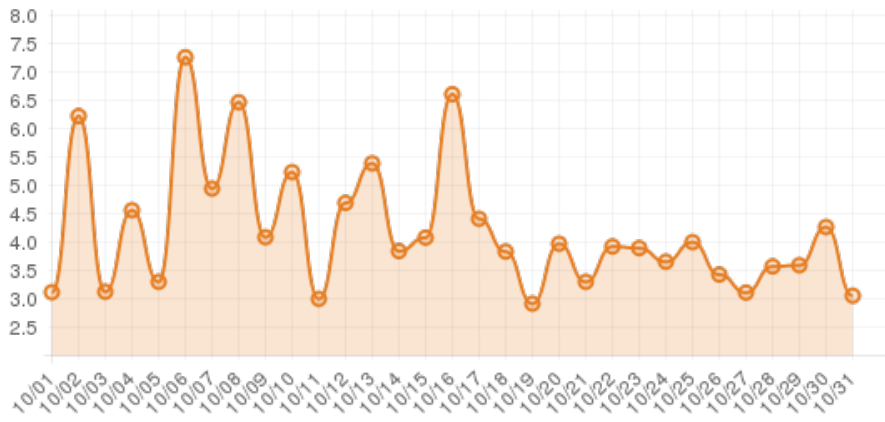

October 2014 (explorepinehurst.com)

Everwonder Boost Rate

3,754
direct views

217,293
network impressions

21,629%
increase in impressions

Average Time On Site

00:06:52
average time spent on site

817%
compared to industry standard

Average Pages Per Visit

4

average pages per visit

179%

compared to industry standard

Because EverWondr automatically cross promotes other events and nearby attractions, consumers can easily plan their next visit, maybe even extend their stay.