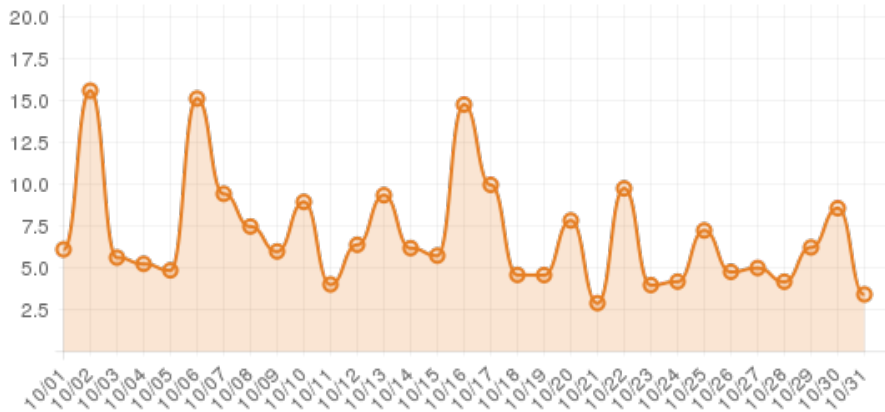

October 2014 (explorepinehurst.com)

Everwonder Boost Rate

3,754
direct views

217,293
network impressions

21,629%
increase in impressions

Average Time On Site

00:06:52
average time spent on site

817%
compared to industry standard

When a visitor clicks on your event, they get more information about the event. They also get more details about lodging, shopping, restaurants and attractions. This increases the amount of time they spend with your brand.

Average Pages Per Visit

4

average pages per visit

179%

compared to industry standard

Because EverWondr automatically cross promotes other events and nearby attractions, consumers can easily plan their next visit, maybe even extend their stay.