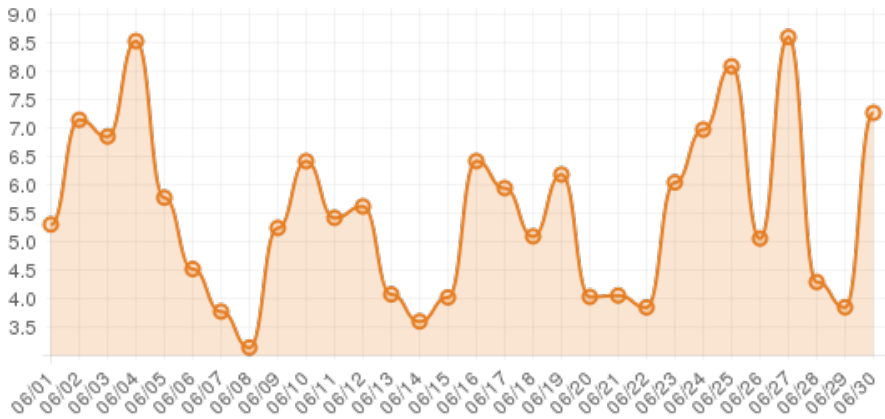

## Everwondr Boost Rate

**18874**  
direct views

**201287**  
network impressions

**+20028.7%**  
increase in impressions

## Average Time On Site

**00:05:18**  
average time spent on site

**+607%**  
compared to industry standard

When a visitor clicks on your event, they get more information about the event. They also get more details about lodging, shopping, restaurants and attractions. This increases the amount of time they spend with your brand.

## Average Pages Per Visit

**4**  
average pages per visit

**+170%**  
compared to industry standard

Because EverWondr automatically cross promotes other events and nearby attractions, consumers can easily plan their next visit, maybe even extend their stay.