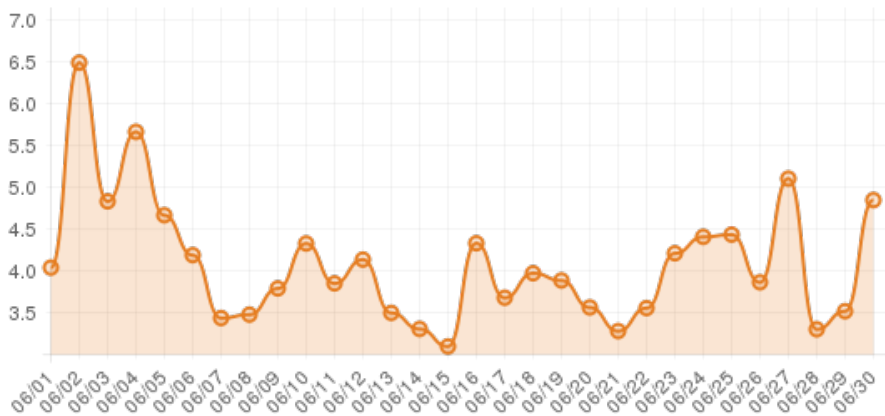

## Everwondr Boost Rate

**18874**  
direct views

**201287**  
network impressions

**+20028.7%**  
increase in impressions

## Average Time On Site

**00:05:18**  
average time spent on site

**+607%**  
compared to industry standard

When a visitor clicks on your event, they get more information about the event. They also get more details about lodging, shopping, restaurants and attractions. This increases the amount of time they spend with your brand.

## Average Pages Per Visit

**4**  
average pages per visit

**+170%**  
compared to industry standard

Because EverWondr automatically cross promotes other events and nearby attractions, consumers can easily plan their next visit, maybe even extend their stay.