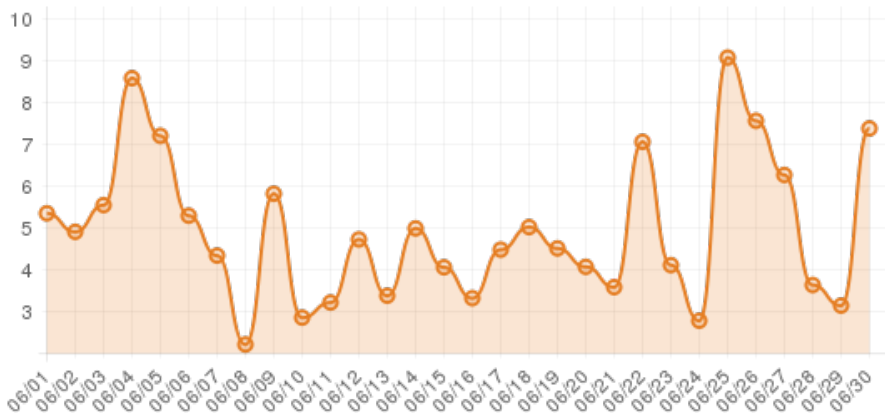

June 2014 (Explore Stokes)

Everwondr Boost Rate

31808
direct views

402346
network impressions

+40134.6%
increase in impressions

Average Time On Site

00:04:54
average time spent on site

+554%
compared to industry standard

When a visitor clicks on your event, they get more information about the event. They also get more details about lodging, shopping, restaurants and attractions. This increases the amount of time they spend with your brand.

Average Pages Per Visit

3
average pages per visit

+108%
compared to industry standard

Because EverWondr automatically cross promotes other events and nearby attractions, consumers can easily plan their next visit, maybe even extend their stay.