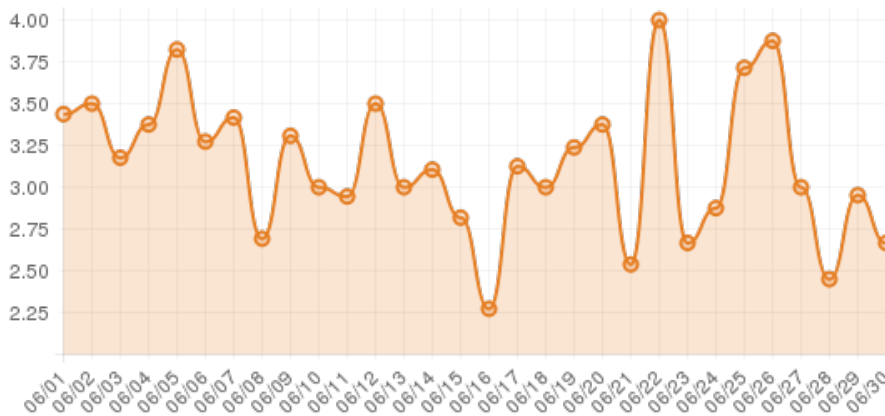

June 2014 (Explore Stokes)

Everwondr Boost Rate

31808
direct views

402346
network impressions

+40134.6%
increase in impressions

Average Time On Site

00:04:54
average time spent on site

+554%
compared to industry standard

When a visitor clicks on your event, they get more information about the event. They also get more details about lodging, shopping, restaurants and attractions. This increases the amount of time they spend with your brand.

Average Pages Per Visit

3
average pages per visit

+108%
compared to industry standard

Because EverWondr automatically cross promotes other events and nearby attractions, consumers can easily plan their next visit, maybe even extend their stay.