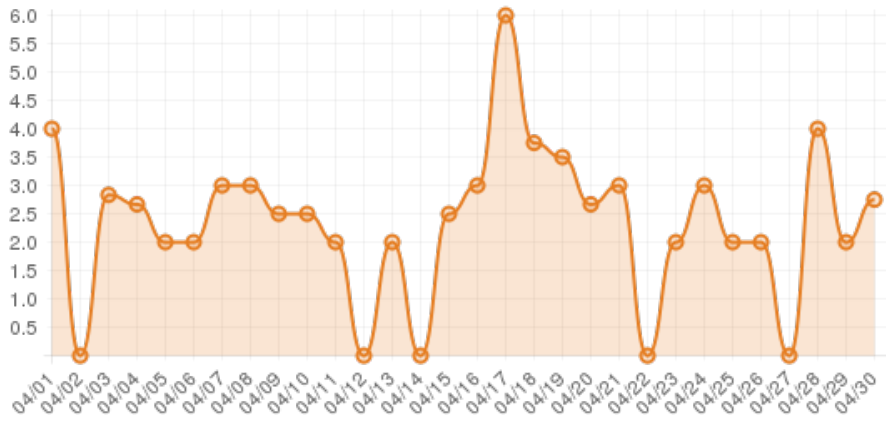

### Everwonder Boost Rate

**8,322**  
direct views

**227,372**  
network impressions

**22,637%**  
increase in impressions

## Average Pages Per Visit

3

average pages per visit

91%

compared to industry standard

Because EverWondr automatically cross promotes other events and nearby attractions, consumers can easily plan their next visit, maybe even extend their stay.