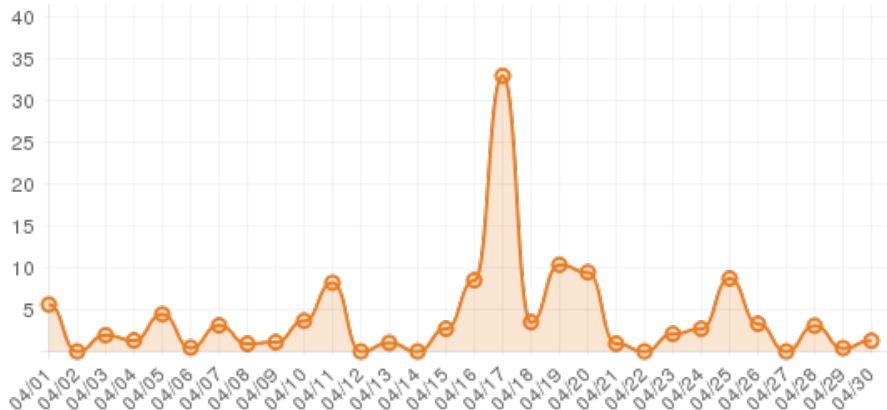

### Everwonder Boost Rate

**8,322**  
direct views

**227,372**  
network impressions

**22,637%**  
increase in impressions

### Average Time On Site

**00:04:24**  
average time spent on site

**488%**

compared to industry standard

When a visitor clicks on your event, they get more information about the event. They also get more details about lodging, shopping, restaurants and attractions. This increases the amount of time they spend with your brand.

## Average Pages Per Visit

3

average pages per visit

91%

compared to industry standard

Because EverWondr automatically cross promotes other events and nearby attractions, consumers can easily plan their next visit, maybe even extend their stay.