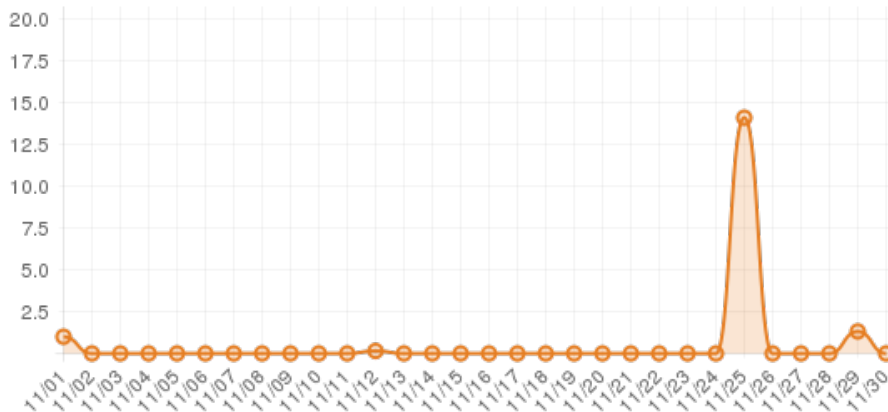

November 2015 (Visit Cherokee Events)

Everwondr Boost Rate

15,715
direct views

219,301
network impressions

21,830%
increase in impressions

Average Time On Site

00:04:08
average time spent on site

452%

compared to industry standard

When a visitor clicks on your event, they get more information about the event. They also get more details about lodging, shopping, restaurants and attractions. This increases the amount of time they spend with your brand.

Average Pages Per Visit

4

average pages per visit

150%

compared to industry standard

Because EverWondr automatically cross promotes other events and nearby attractions, consumers can easily plan their next visit, maybe even extend their stay.