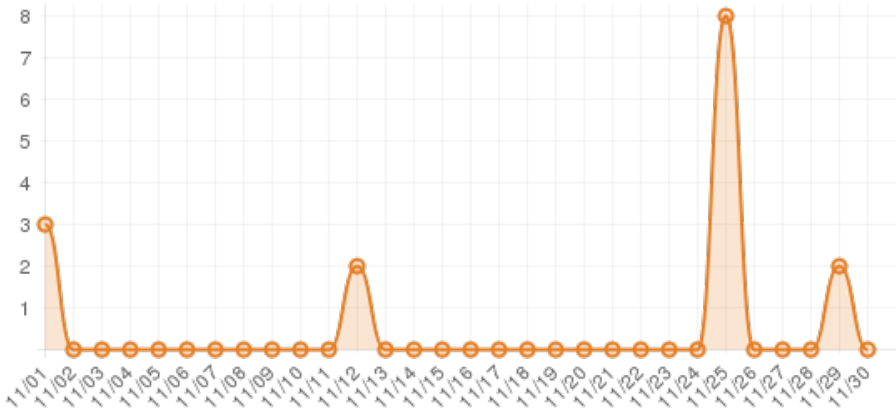

November 2015 (Visit Cherokee Events)

Everwondr Boost Rate

15,715
direct views

219,301
network impressions

21,830%
increase in impressions

Average Time On Site

00:04:08
average time spent on site

452%

Average Pages Per Visit

4

average pages per visit

150%

compared to industry standard

Because EverWondr automatically cross promotes other events and nearby attractions, consumers can easily plan their next visit, maybe even extend their stay.