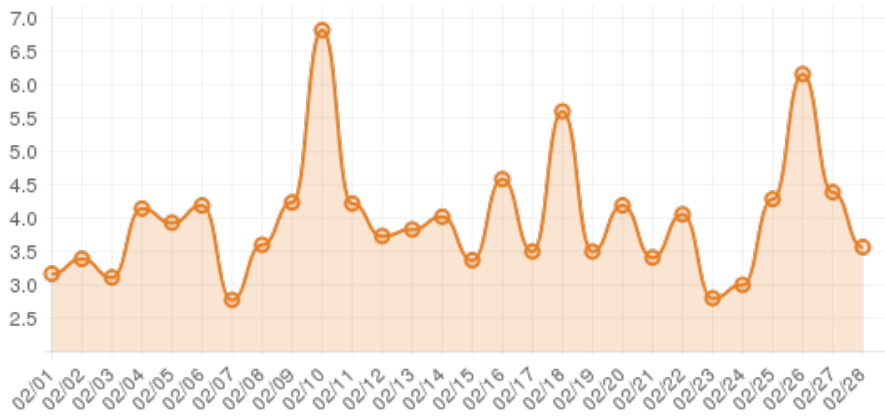

Average Pages Per Visit

4

average pages per visit

169%

compared to industry standard

Because EverWondr automatically cross promotes other events and nearby attractions, consumers can easily plan their next visit, maybe even extend their stay.