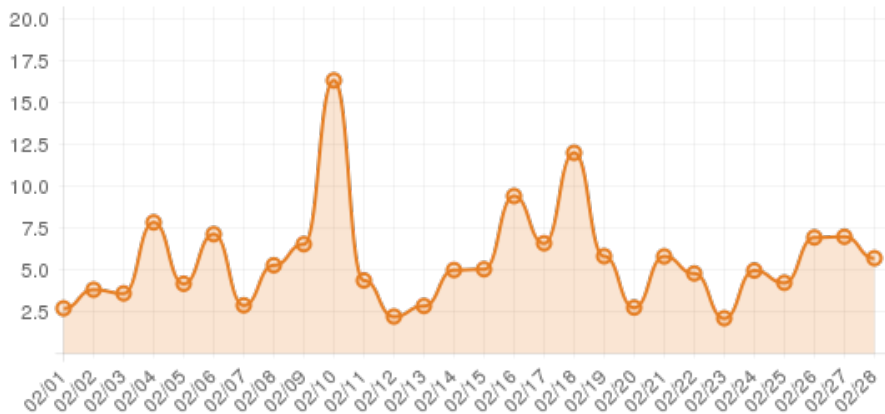

February 2015 (JacksonvilleOnslowSports: events Frame)

Everwonder Boost Rate

2,616
direct views

203,509
network impressions

20,251%
increase in impressions

Average Time On Site

00:05:38
average time spent on site

652%
compared to industry standard

When a visitor clicks on your event, they get more information about the event. They also get more details about lodging, shopping, restaurants and attractions. This increases the amount of time they spend with your brand.

Average Pages Per Visit

4

average pages per visit

169%

compared to industry standard

Because EverWondr automatically cross promotes other events and nearby attractions, consumers can easily plan their next visit, maybe even extend their stay.