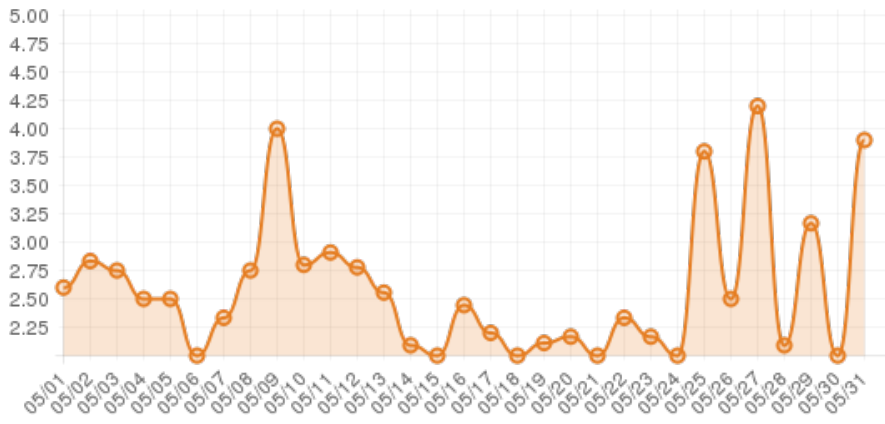

May 2016 (Explore Allegheny)

Everwonder Boost Rate

4,930
direct views

215,612
network impressions

21,461%
increase in impressions

Average Time On Site

00:03:47
average time spent on site

406%
compared to industry standard

Average Pages Per Visit

3

average pages per visit

76%

compared to industry standard

Because EverWondr automatically cross promotes other events and nearby attractions, consumers can easily plan their next visit, maybe even extend their stay.