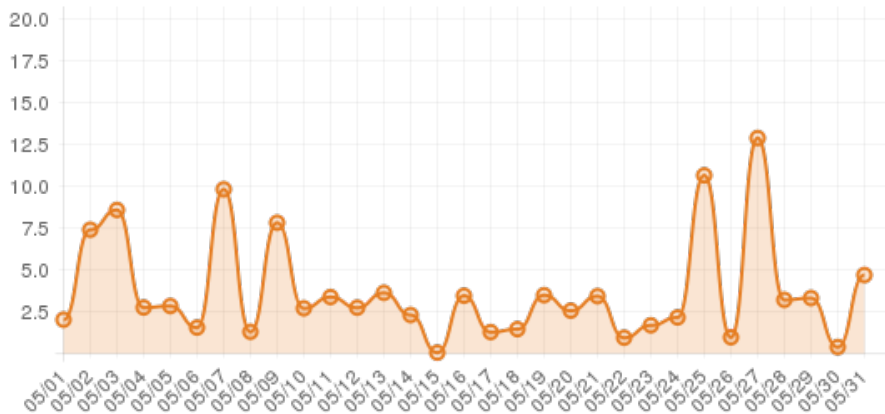

May 2016 (Explore Allegheny)

Everwonder Boost Rate

4,930
direct views

215,612
network impressions

21,461%
increase in impressions

Average Time On Site

00:03:47
average time spent on site

406%
compared to industry standard

When a visitor clicks on your event, they get more information about the event. They also get more details about lodging, shopping, restaurants and attractions. This increases the amount of time they spend with your brand.

Average Pages Per Visit

3

average pages per visit

76%

compared to industry standard

Because EverWondr automatically cross promotes other events and nearby attractions, consumers can easily plan their next visit, maybe even extend their stay.