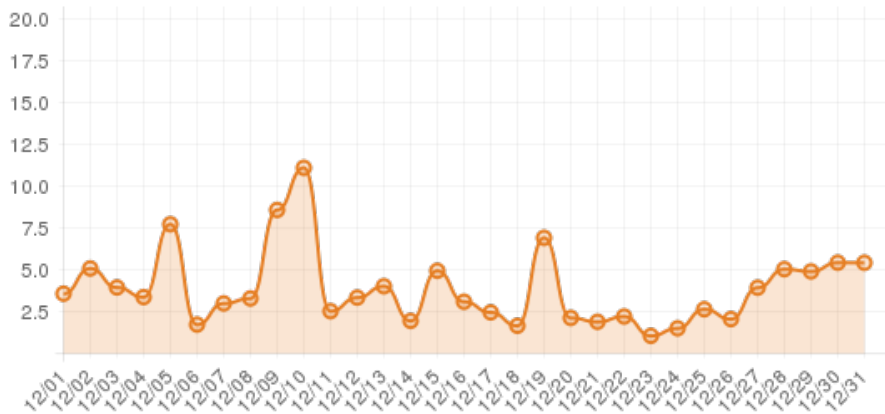

December 2014 (Johnston County Events Frame)

Everwondr Boost Rate

2,247
direct views

233,112
network impressions

23,211%
increase in impressions

Average Time On Site

00:03:58
average time spent on site

430%
compared to industry standard

When a visitor clicks on your event, they get more information about the event. They also get more details about lodging, shopping, restaurants and attractions. This increases the amount of time they spend with your brand.

Average Pages Per Visit

4

average pages per visit

135%

compared to industry standard

Because EverWondr automatically cross promotes other events and nearby attractions, consumers can easily plan their next visit, maybe even extend their stay.