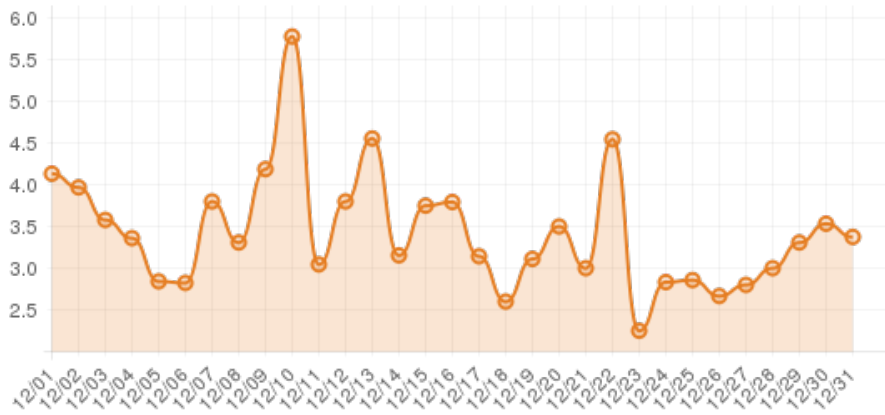

December 2014 (Johnston County Events Frame)

Everwondr Boost Rate

2,247
direct views

233,112
network impressions

23,211%
increase in impressions

Average Time On Site

00:03:58
average time spent on site

430%
compared to industry standard

Average Pages Per Visit

4

average pages per visit

135%

compared to industry standard

Because EverWondr automatically cross promotes other events and nearby attractions, consumers can easily plan their next visit, maybe even extend their stay.