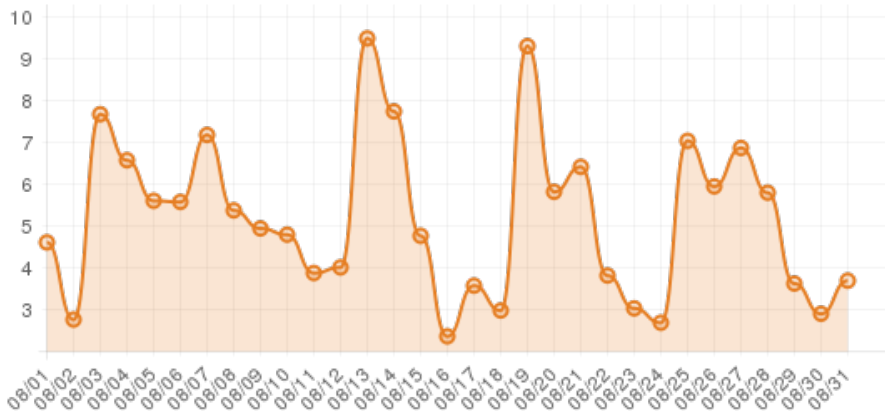

August 2014 (JacksonvilleOnslowSports: events Frame)

Everwondr Boost Rate

5,390
direct views

204,031
network impressions

20,303%
increase in impressions

Average Time On Site

00:04:56
average time spent on site

560%
compared to industry standard

When a visitor clicks on your event, they get more information about the event. They also get more details about lodging, shopping, restaurants and attractions. This increases the amount of time they spend with your brand.

Average Pages Per Visit

4

average pages per visit

158%

compared to industry standard

Because EverWondr automatically cross promotes other events and nearby attractions, consumers can easily plan their next visit, maybe even extend their stay.