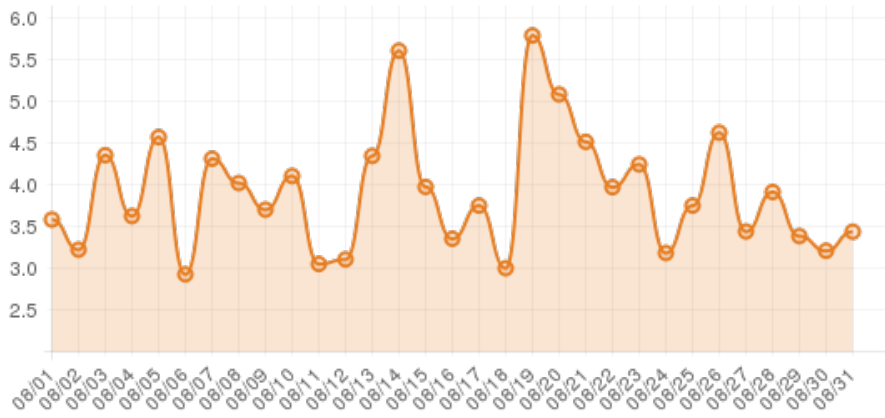

Average Pages Per Visit

4

average pages per visit

158%

compared to industry standard

Because EverWondr automatically cross promotes other events and nearby attractions, consumers can easily plan their next visit, maybe even extend their stay.