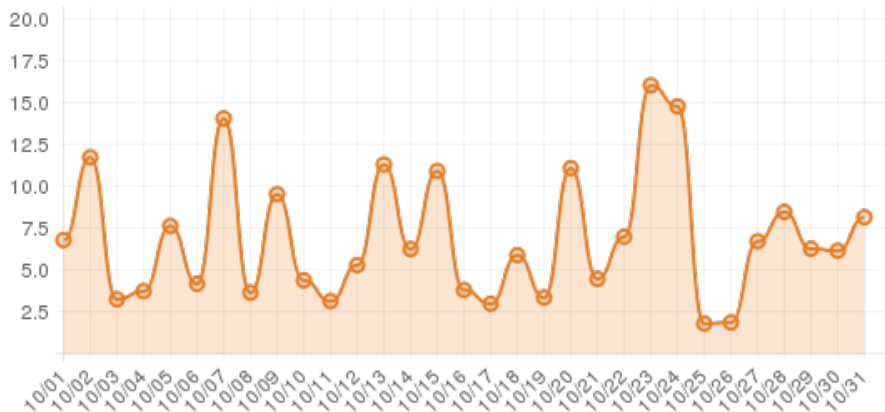

October 2014 (Johnston County Events)

Everwonder Boost Rate

2,633
direct views

239,957
network impressions

23,896%
increase in impressions

Average Time On Site

00:06:53
average time spent on site

818%
compared to industry standard

When a visitor clicks on your event, they get more information about the event. They also get more details about lodging, shopping, restaurants and attractions. This increases the amount of time they spend with your brand.

Average Pages Per Visit

5

average pages per visit

222%

compared to industry standard

Because EverWondr automatically cross promotes other events and nearby attractions, consumers can easily plan their next visit, maybe even extend their stay.