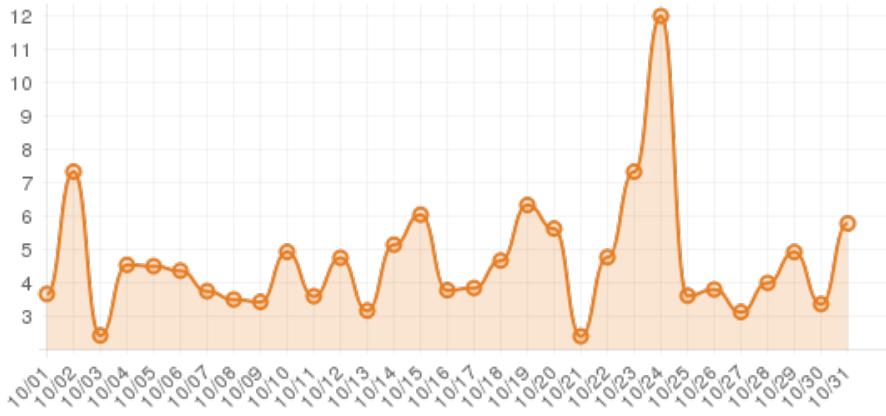

October 2014 (Johnston County Events)

Everwonder Boost Rate

2,633
direct views

239,957
network impressions

23,896%
increase in impressions

Average Time On Site

00:06:53
average time spent on site

818%
compared to industry standard

Average Pages Per Visit

5

average pages per visit

222%

compared to industry standard

Because EverWondr automatically cross promotes other events and nearby attractions, consumers can easily plan their next visit, maybe even extend their stay.