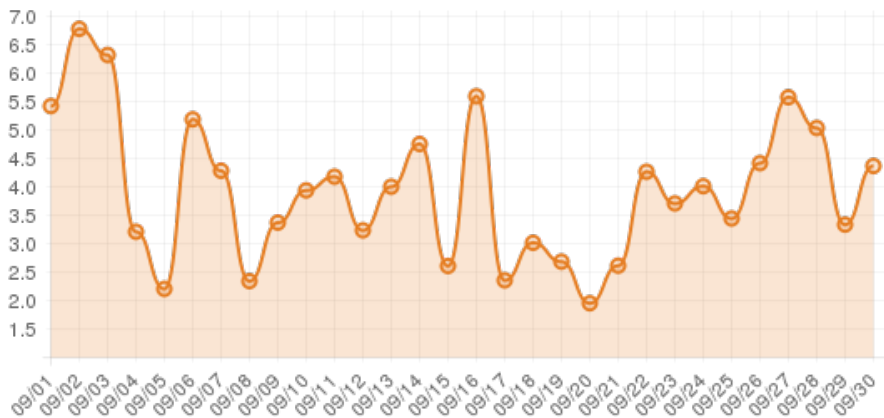

September 2014 (Visit Cherokee Events)

Everwondr Boost Rate

24,974
direct views

216,056
network impressions

21,506%
increase in impressions

Average Time On Site

00:03:55
average time spent on site

423%

compared to industry standard

When a visitor clicks on your event, they get more information about the event. They also get more details about lodging, shopping, restaurants and attractions. This increases the amount of time they spend with your brand.

Average Pages Per Visit

3

average pages per visit

106%

compared to industry standard

Because EverWondr automatically cross promotes other events and nearby attractions, consumers can easily plan their next visit, maybe even extend their stay.