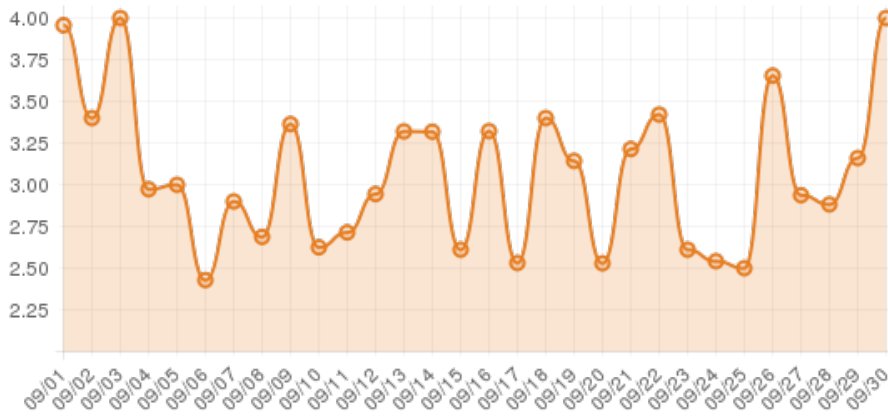

September 2014 (Visit Cherokee Events)

Everwondr Boost Rate

24,974
direct views

216,056
network impressions

21,506%
increase in impressions

Average Time On Site

00:03:55
average time spent on site

423%

Average Pages Per Visit

3

average pages per visit

106%

compared to industry standard

Because EverWondr automatically cross promotes other events and nearby attractions, consumers can easily plan their next visit, maybe even extend their stay.