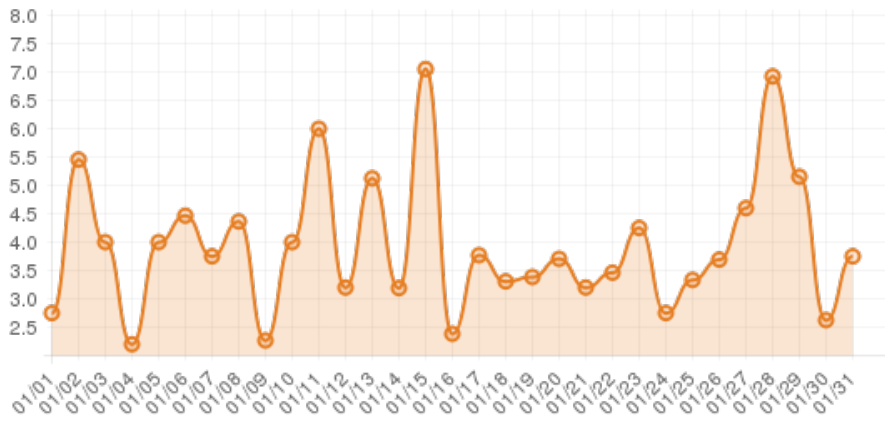

January 2015 (explorepinehurst.com)

Everwonder Boost Rate

1,406
direct views

218,824
network impressions

21,782%
increase in impressions

Average Time On Site

00:07:30
average time spent on site

902%
compared to industry standard

Average Pages Per Visit

4

average pages per visit

168%

compared to industry standard

Because EverWondr automatically cross promotes other events and nearby attractions, consumers can easily plan their next visit, maybe even extend their stay.