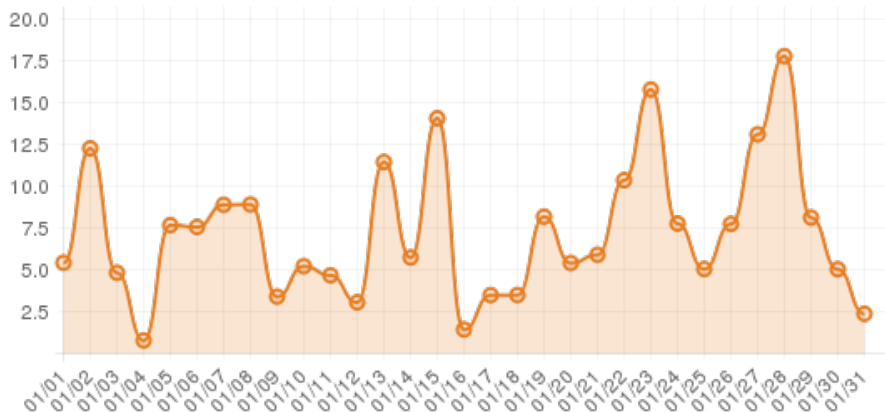

January 2015 (explorepinehurst.com)

Everwonder Boost Rate

1,406
direct views

218,824
network impressions

21,782%
increase in impressions

Average Time On Site

00:07:30
average time spent on site

902%
compared to industry standard

When a visitor clicks on your event, they get more information about the event. They also get more details about lodging, shopping, restaurants and attractions. This increases the amount of time they spend with your brand.

Average Pages Per Visit

4

average pages per visit

168%

compared to industry standard

Because EverWondr automatically cross promotes other events and nearby attractions, consumers can easily plan their next visit, maybe even extend their stay.