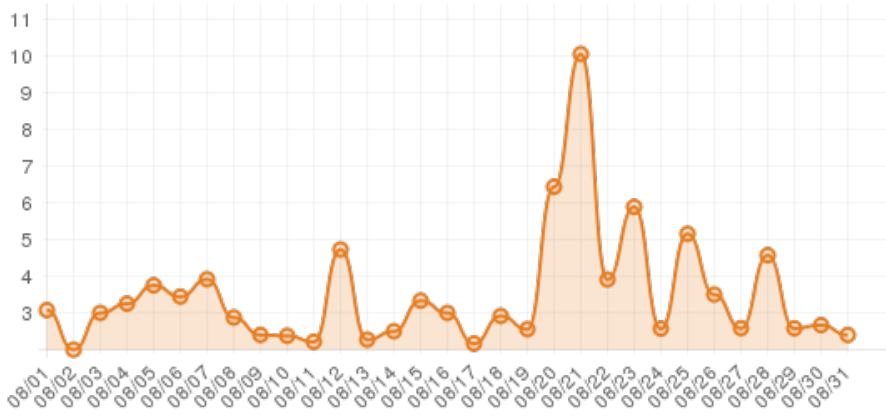

August 2014 (Wilkes County Library: Event Frame)

Everwonder Boost Rate

1,033
direct views

212,966
network impressions

21,197%
increase in impressions

Average Time On Site

00:06:36
average time spent on site

Average Pages Per Visit

4

average pages per visit

151%

compared to industry standard

Because EverWondr automatically cross promotes other events and nearby attractions, consumers can easily plan their next visit, maybe even extend their stay.