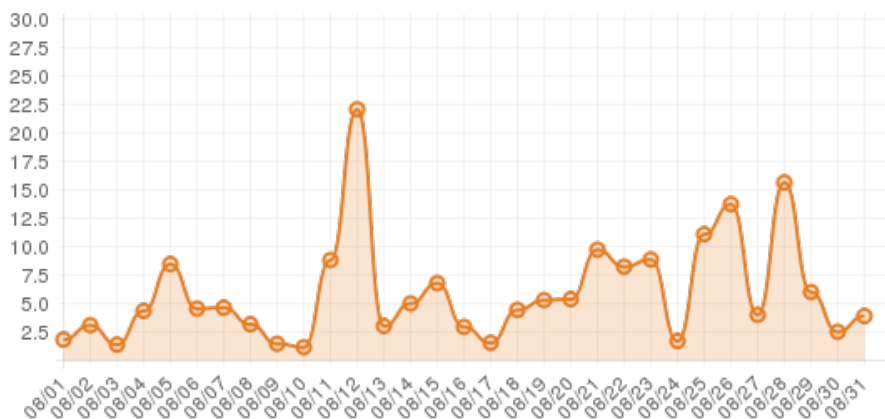

August 2014 (Wilkes County Library: Event Frame)

Everwonder Boost Rate

1,033
direct views

212,966
network impressions

21,197%
increase in impressions

Average Time On Site

00:06:36
average time spent on site

781%
compared to industry standard

When a visitor clicks on your event, they get more information about the event. They also get more details about lodging, shopping, restaurants and attractions. This increases the amount of time they spend with your brand.

Average Pages Per Visit

4

average pages per visit

151%

compared to industry standard

Because EverWondr automatically cross promotes other events and nearby attractions, consumers can easily plan their next visit, maybe even extend their stay.