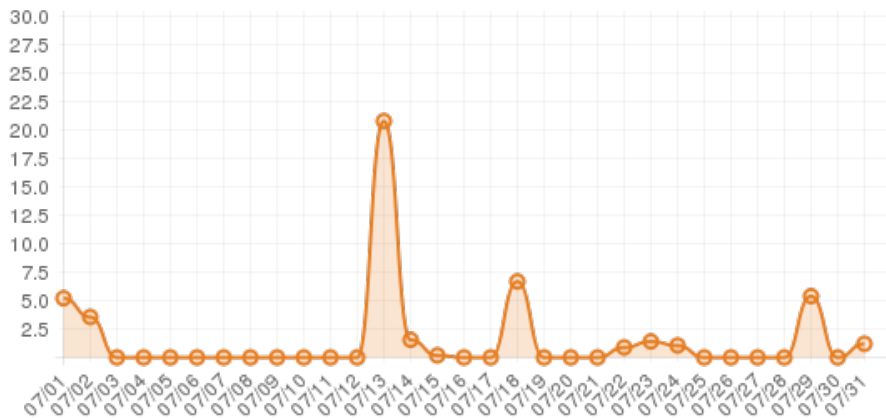

### Everwondr Boost Rate

**9,449**  
direct views

**234,878**  
network impressions

**23,388%**  
increase in impressions

### Average Time On Site

**00:04:30**  
average time spent on site

**501%**  
compared to industry standard

When a visitor clicks on your event, they get more information about the event. They also get more details about lodging, shopping, restaurants and attractions. This increases the amount of time they spend with your brand.

## Average Pages Per Visit

# 3

average pages per visit