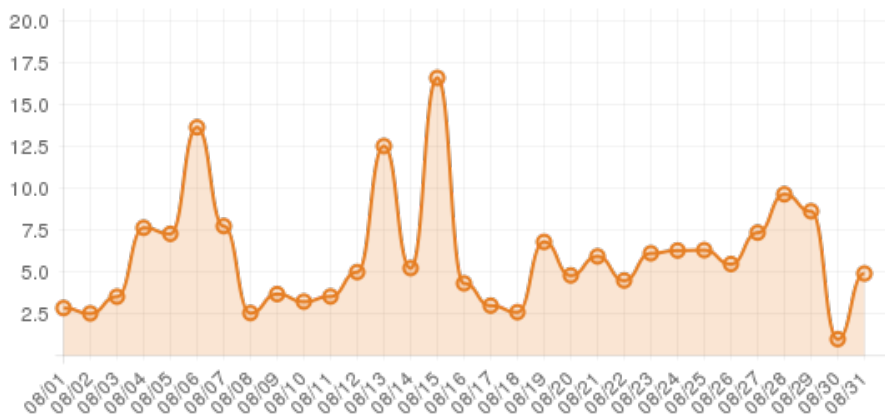

August 2014 (explorepinehurst.com)

Everwonder Boost Rate

2,534
direct views

216,831
network impressions

21,583%
increase in impressions

Average Time On Site

00:06:06
average time spent on site

716%
compared to industry standard

When a visitor clicks on your event, they get more information about the event. They also get more details about lodging, shopping, restaurants and attractions. This increases the amount of time they spend with your brand.

Average Pages Per Visit

4

average pages per visit

197%

compared to industry standard

Because EverWondr automatically cross promotes other events and nearby attractions, consumers can easily plan their next visit, maybe even extend their stay.