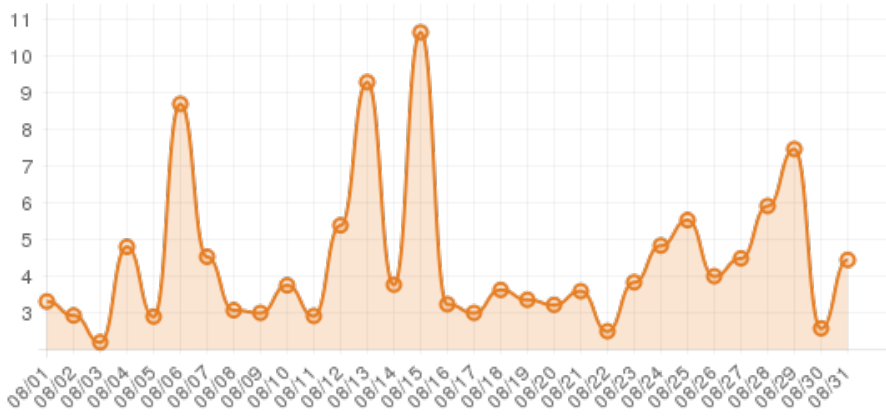

August 2014 (explorepinehurst.com)

Everwonder Boost Rate

2,534
direct views

216,831
network impressions

21,583%
increase in impressions

Average Time On Site

00:06:06
average time spent on site

716%
compared to industry standard

Average Pages Per Visit

4

average pages per visit

197%

compared to industry standard

Because EverWondr automatically cross promotes other events and nearby attractions, consumers can easily plan their next visit, maybe even extend their stay.