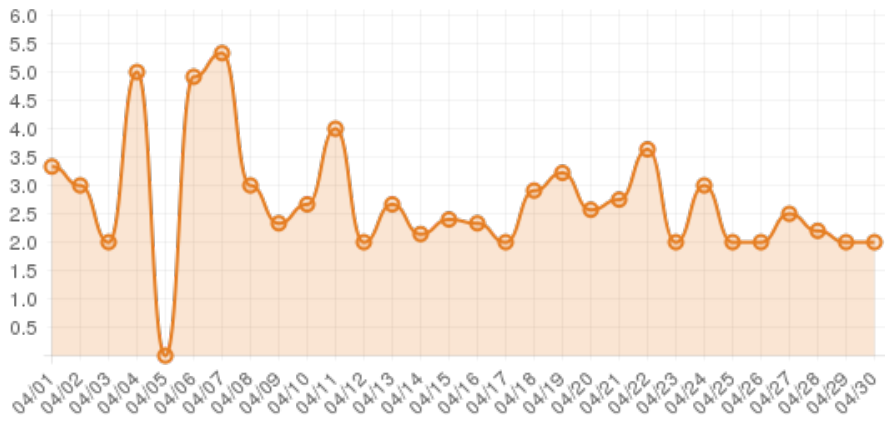

April 2016 (Explore Alleghany)

Everwondr Boost Rate

3,406
direct views

209,164
network impressions

20,816%
increase in impressions

Average Time On Site

00:06:01
average time spent on site

702%
compared to industry standard

Average Pages Per Visit

3

average pages per visit

99%

compared to industry standard

Because EverWondr automatically cross promotes other events and nearby attractions, consumers can easily plan their next visit, maybe even extend their stay.