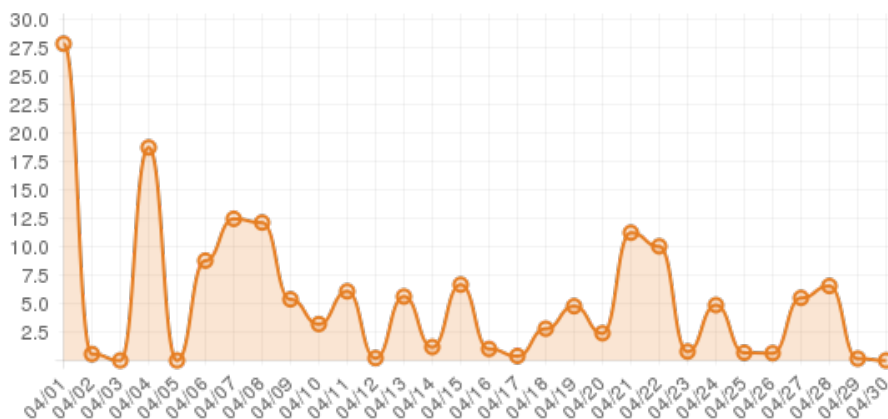

April 2016 (Explore Alleghany)

Everwondr Boost Rate

3,406
direct views

209,164
network impressions

20,816%
increase in impressions

Average Time On Site

00:06:01
average time spent on site

702%
compared to industry standard

When a visitor clicks on your event, they get more information about the event. They also get more details about lodging, shopping, restaurants and attractions. This increases the amount of time they spend with your brand.

Average Pages Per Visit

3

average pages per visit

99%

compared to industry standard

Because EverWondr automatically cross promotes other events and nearby attractions, consumers can easily plan their next visit, maybe even extend their stay.