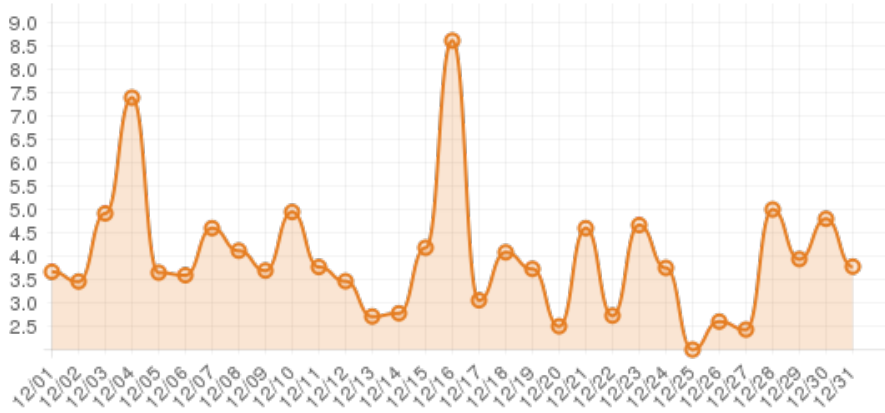

December 2014 (explorepinehurst.com)

Everwonder Boost Rate

2,199
direct views

218,959
network impressions

21,796%
increase in impressions

Average Time On Site

00:06:21
average time spent on site

748%
compared to industry standard

Average Pages Per Visit

4

average pages per visit

175%

compared to industry standard

Because EverWondr automatically cross promotes other events and nearby attractions, consumers can easily plan their next visit, maybe even extend their stay.