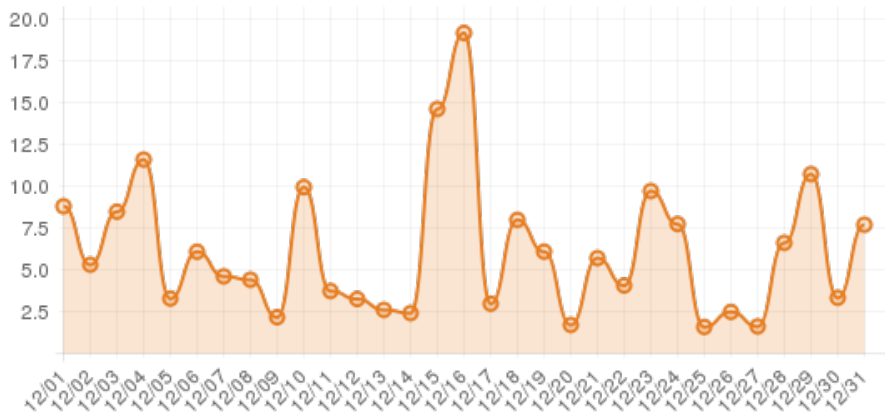

December 2014 (explorepinehurst.com)

Everwonder Boost Rate

2,199
direct views

218,959
network impressions

21,796%
increase in impressions

Average Time On Site

00:06:21
average time spent on site

748%
compared to industry standard

When a visitor clicks on your event, they get more information about the event. They also get more details about lodging, shopping, restaurants and attractions. This increases the amount of time they spend with your brand.

Average Pages Per Visit

4

average pages per visit

175%

compared to industry standard

Because EverWondr automatically cross promotes other events and nearby attractions, consumers can easily plan their next visit, maybe even extend their stay.