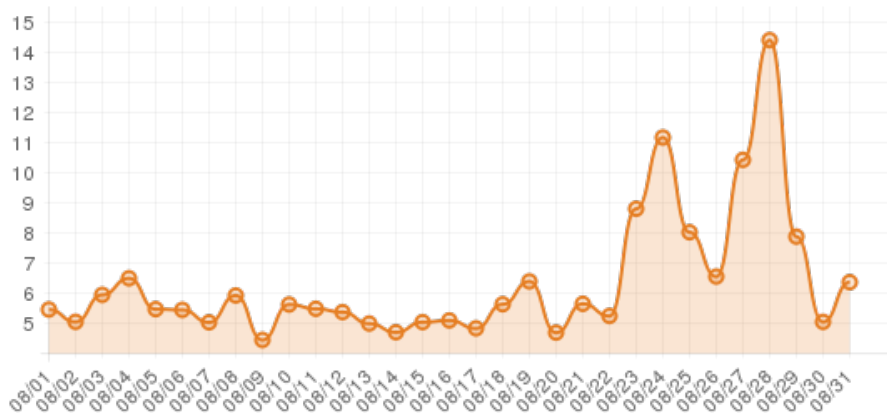

August 2015 (Alamance Battleground: Event Frame)

Everwonder Boost Rate

54,238
direct views

930,839
network impressions

92,984%
increase in impressions

Average Time On Site

00:05:33
average time spent on site

641%
compared to industry standard

When a visitor clicks on your event, they get more information about the event. They also get more details about lodging, shopping, restaurants and attractions. This increases the amount of time they spend with your brand.

Average Pages Per Visit

3

average pages per visit

122%

compared to industry standard

Because EverWondr automatically cross promotes other events and nearby attractions, consumers can easily plan their next visit, maybe even extend their stay.