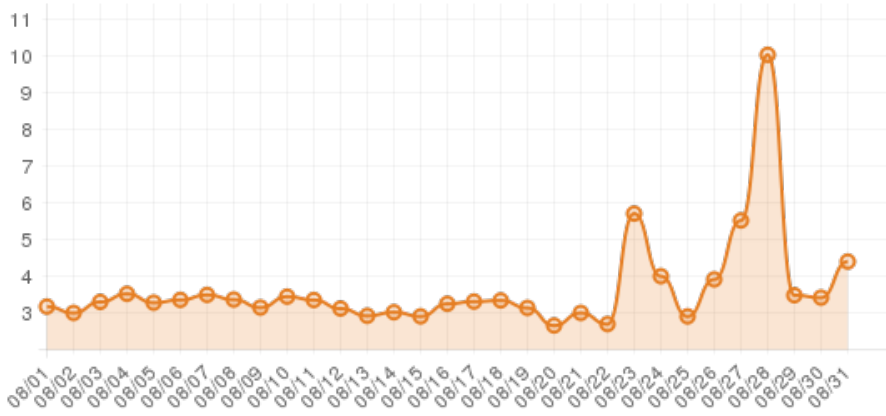

August 2015 (Alamance Battleground: Event Frame)

Everwonder Boost Rate

54,238
direct views

930,839
network impressions

92,984%
increase in impressions

Average Time On Site

00:05:33
average time spent on site

Average Pages Per Visit

3

average pages per visit

122%

compared to industry standard

Because EverWondr automatically cross promotes other events and nearby attractions, consumers can easily plan their next visit, maybe even extend their stay.