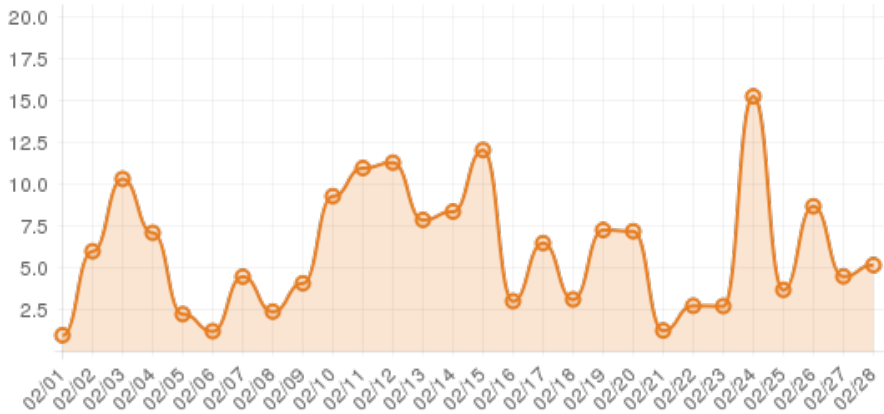

February 2015 (explorepinehurst.com)

Everwonder Boost Rate

1,356
direct views

216,325
network impressions

21,533%
increase in impressions

Average Time On Site

00:06:43
average time spent on site

796%
compared to industry standard

When a visitor clicks on your event, they get more information about the event. They also get more details about lodging, shopping, restaurants and attractions. This increases the amount of time they spend with your brand.

Average Pages Per Visit

4

average pages per visit

151%

compared to industry standard

Because EverWondr automatically cross promotes other events and nearby attractions, consumers can easily plan their next visit, maybe even extend their stay.