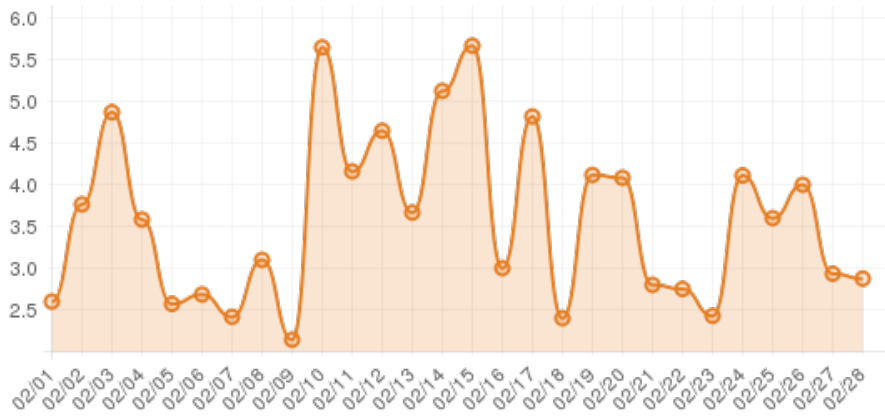

February 2015 (explorepinehurst.com)

Everwonder Boost Rate

1,356
direct views

216,325
network impressions

21,533%
increase in impressions

Average Time On Site

00:06:43
average time spent on site

796%
compared to industry standard

Average Pages Per Visit

4

average pages per visit

151%

compared to industry standard

Because EverWondr automatically cross promotes other events and nearby attractions, consumers can easily plan their next visit, maybe even extend their stay.