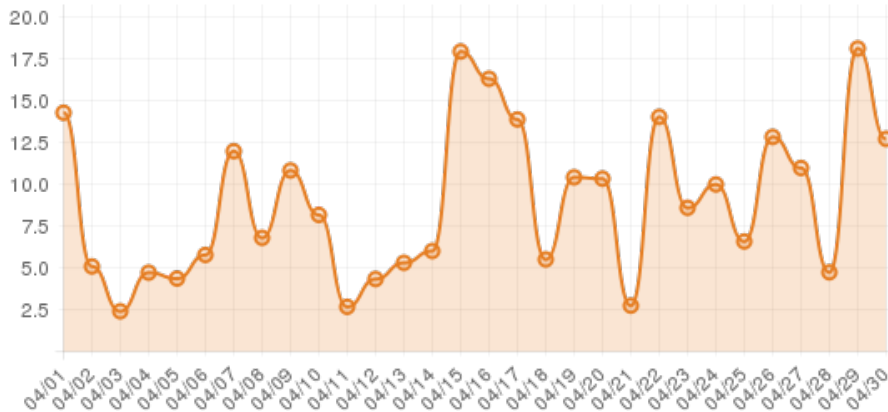

April 2015 (explorepinehurst.com)

Everwonder Boost Rate

2,444
direct views

219,660
network impressions

21,866%
increase in impressions

Average Time On Site

00:09:22
average time spent on site

1,149%
compared to industry standard

When a visitor clicks on your event, they get more information about the event. They also get more details about lodging, shopping, restaurants and attractions. This increases the amount of time they spend with your brand.

Average Pages Per Visit

5

average pages per visit

223%

compared to industry standard

Because EverWondr automatically cross promotes other events and nearby attractions, consumers can easily plan their next visit, maybe even extend their stay.