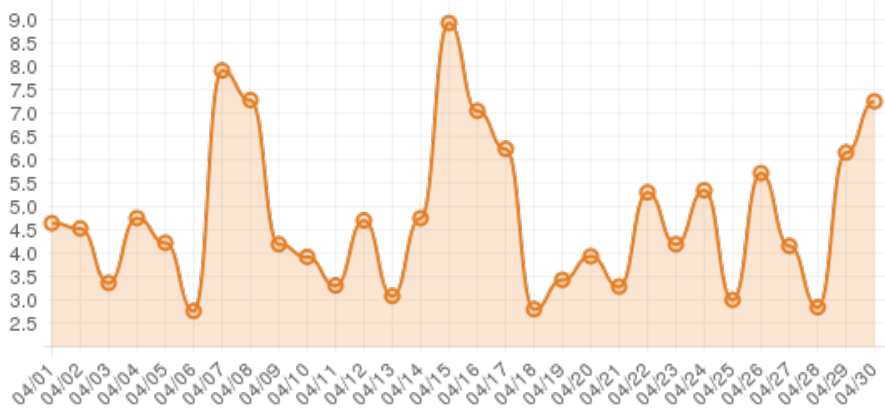

April 2015 (explorepinehurst.com)

Everwonder Boost Rate

2,444
direct views

219,660
network impressions

21,866%
increase in impressions

Average Time On Site

00:09:22
average time spent on site

1,149%
compared to industry standard

Average Pages Per Visit

5

average pages per visit

223%

compared to industry standard

Because EverWondr automatically cross promotes other events and nearby attractions, consumers can easily plan their next visit, maybe even extend their stay.