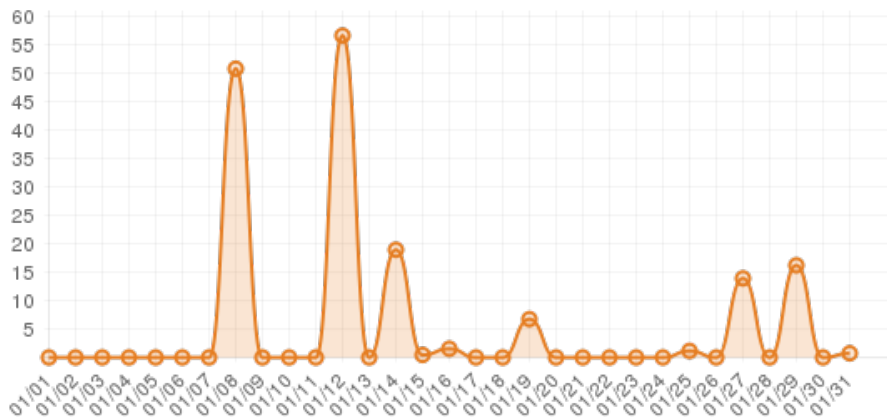

January 2016 (Explore Stokes)

Everwonder Boost Rate

5,691
direct views

322,970
network impressions

32,197%
increase in impressions

Average Time On Site

00:18:17
average time spent on site

2,338%
compared to industry standard

When a visitor clicks on your event, they get more information about the event. They also get more details about lodging, shopping, restaurants and attractions. This increases the amount of time they spend with your brand.

Average Pages Per Visit

7
average pages per visit

357%
compared to industry standard

Because EverWondr automatically cross promotes other events and nearby attractions, consumers can easily plan their next visit, maybe even extend their stay.