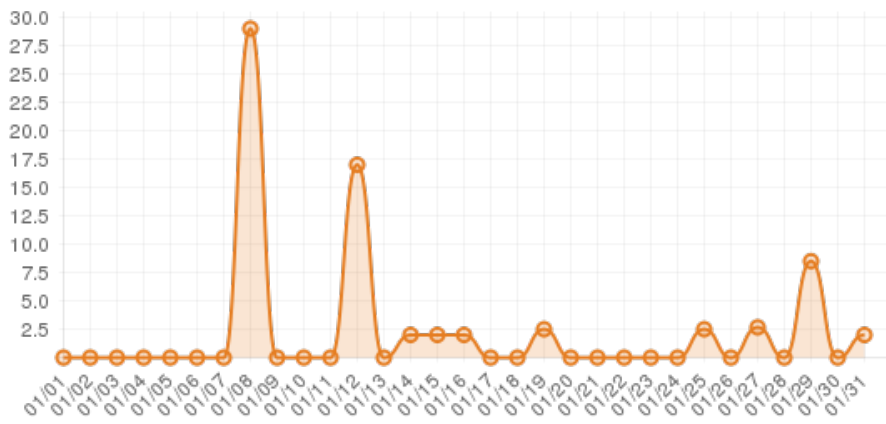

January 2016 (Explore Stokes)

Everwonder Boost Rate

5,691
direct views

322,970
network impressions

32,197%
increase in impressions

Average Time On Site

00:18:17
average time spent on site

2,338%
compared to industry standard

When a visitor clicks on your event, they get more information about the event. They also get more details about lodging, shopping, restaurants and attractions. This increases the amount of time they spend with your brand.

Average Pages Per Visit

7
average pages per visit

357%
compared to industry standard

Because EverWondr automatically cross promotes other events and nearby attractions, consumers can easily plan their next visit, maybe even extend their stay.