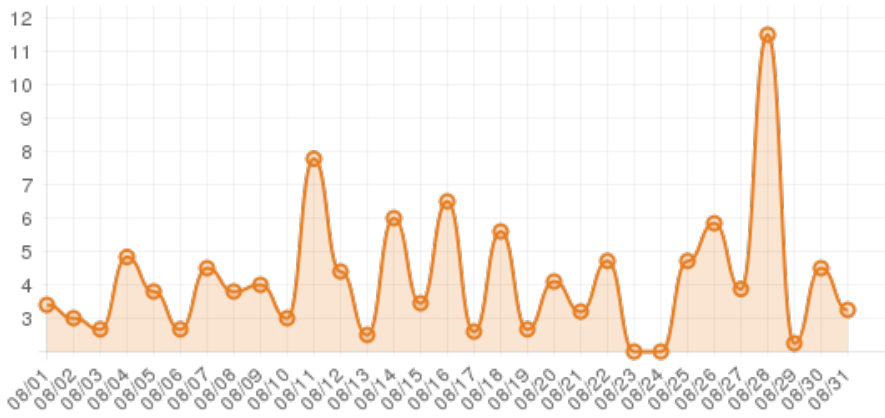

August 2014 (Johnston County Events Frame)

Everwonder Boost Rate

1,947
direct views

223,364
network impressions

22,236%
increase in impressions

Average Time On Site

00:06:44
average time spent on site

799%
compared to industry standard

Average Pages Per Visit

4

average pages per visit

180%

compared to industry standard

Because EverWondr automatically cross promotes other events and nearby attractions, consumers can easily plan their next visit, maybe even extend their stay.