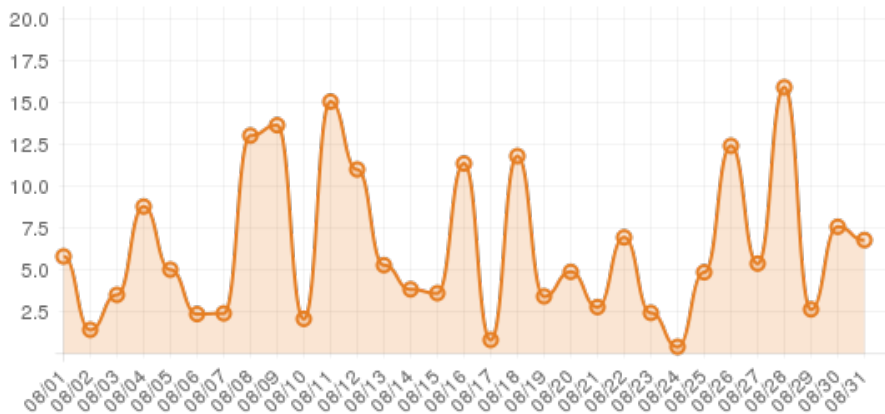

August 2014 (Johnston County Events Frame)

Everwonder Boost Rate

1,947
direct views

223,364
network impressions

22,236%
increase in impressions

Average Time On Site

00:06:44
average time spent on site

799%
compared to industry standard

When a visitor clicks on your event, they get more information about the event. They also get more details about lodging, shopping, restaurants and attractions. This increases the amount of time they spend with your brand.

Average Pages Per Visit

4

average pages per visit

180%

compared to industry standard

Because EverWondr automatically cross promotes other events and nearby attractions, consumers can easily plan their next visit, maybe even extend their stay.