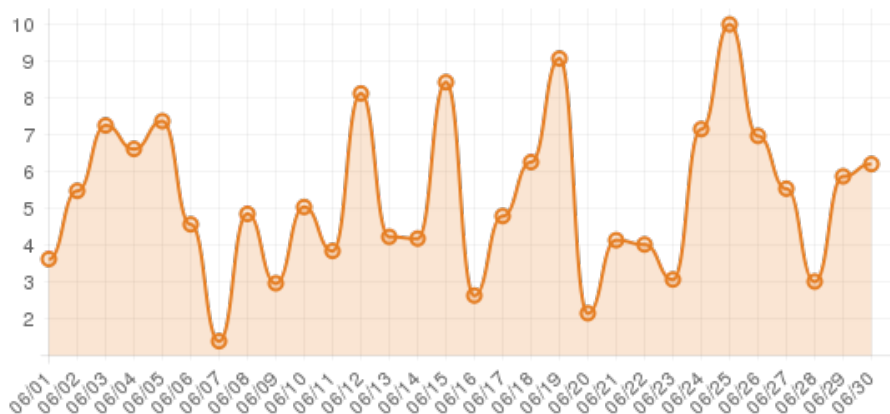

June 2014 (explorepinehurst.com)

Everwondr Boost Rate

2629
direct views

219015
network impressions

+21801.5%
increase in impressions

Average Time On Site

00:05:22
average time spent on site

+618%
compared to industry standard

When a visitor clicks on your event, they get more information about the event. They also get more details about lodging, shopping, restaurants and attractions. This increases the amount of time they spend with your brand.

Average Pages Per Visit

4
average pages per visit

+148%
compared to industry standard

Because EverWondr automatically cross promotes other events and nearby attractions, consumers can easily plan their next visit, maybe even extend their stay.