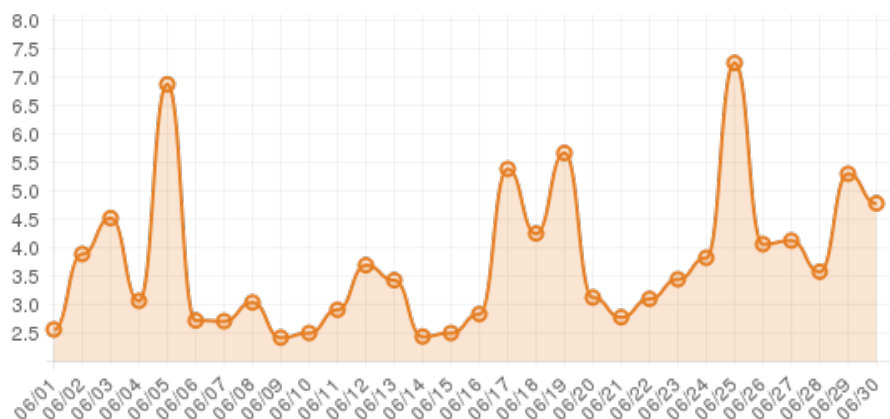

June 2014 (explorepinehurst.com)

Everwondr Boost Rate

2629
direct views

219015
network impressions

+21801.5%
increase in impressions

Average Time On Site

00:05:22
average time spent on site

+618%
compared to industry standard

When a visitor clicks on your event, they get more information about the event. They also get more details about lodging, shopping, restaurants and attractions. This increases the amount of time they spend with your brand.

Average Pages Per Visit

4
average pages per visit

+148%
compared to industry standard

Because EverWondr automatically cross promotes other events and nearby attractions, consumers can easily plan their next visit, maybe even extend their stay.