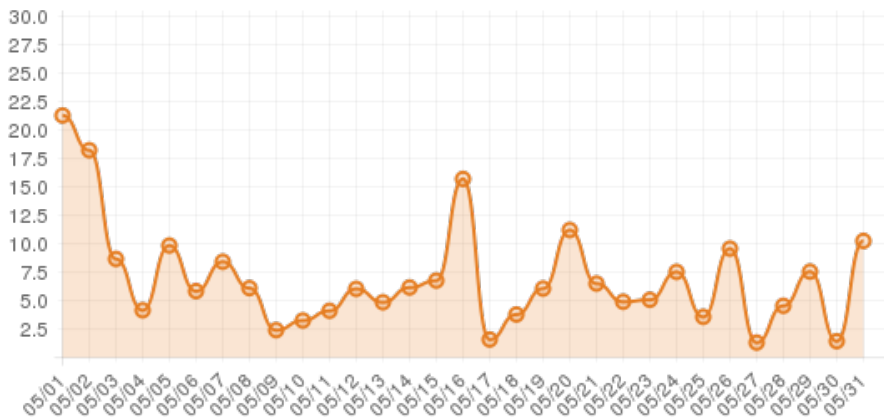

May 2015 (Wilkes County Events)

Everwonder Boost Rate

957
direct views

217,711
network impressions

21,671%
increase in impressions

Average Time On Site

00:07:12
average time spent on site

861%
compared to industry standard

When a visitor clicks on your event, they get more information about the event. They also get more details about lodging, shopping, restaurants and attractions. This increases the amount of time they spend with your brand.

Average Pages Per Visit

4

average pages per visit

135%

compared to industry standard

Because EverWondr automatically cross promotes other events and nearby attractions, consumers can easily plan their next visit, maybe even extend their stay.