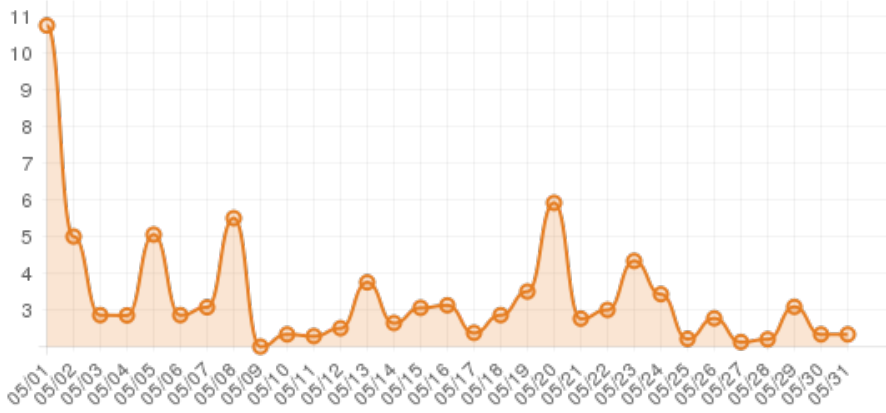

May 2015 (Wilkes County Events)

Everwonder Boost Rate

957
direct views

217,711
network impressions

21,671%
increase in impressions

Average Time On Site

00:07:12
average time spent on site

861%
compared to industry standard

Average Pages Per Visit

4

average pages per visit

135%

compared to industry standard

Because EverWondr automatically cross promotes other events and nearby attractions, consumers can easily plan their next visit, maybe even extend their stay.