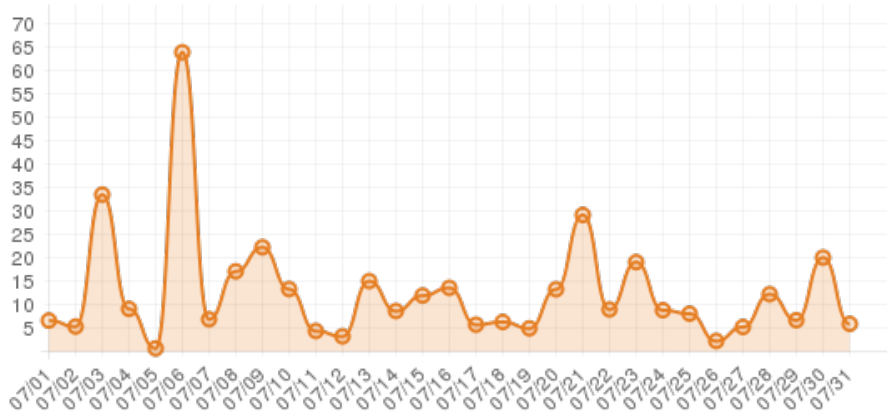

July 2015 (explorepinehurst.com)

Everwonder Boost Rate

2,740
direct views

221,588
network impressions

22,059%
increase in impressions

Average Time On Site

00:10:45
average time spent on site

1,334%
compared to industry standard

When a visitor clicks on your event, they get more information about the event. They also get more details about lodging, shopping, restaurants and attractions. This increases the amount of time they spend with your brand.

Average Pages Per Visit

5
average pages per visit

222%
compared to industry standard

Because EverWondr automatically cross promotes other events and nearby attractions, consumers can easily plan their next visit, maybe even extend their stay.