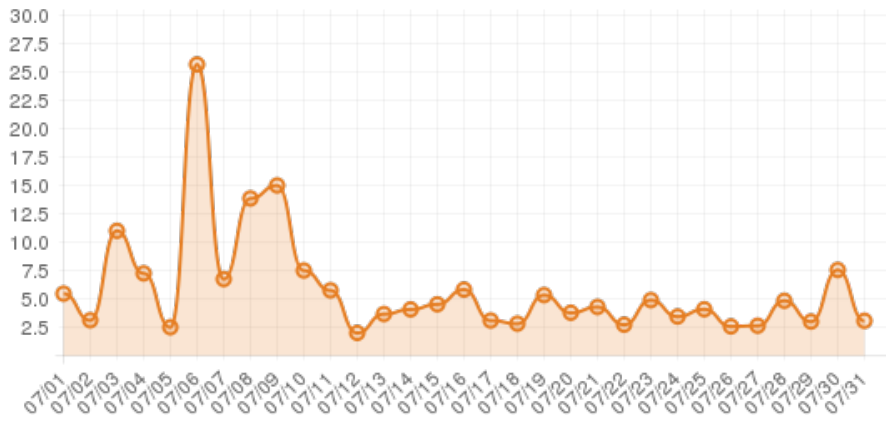

July 2015 (explorepinehurst.com)

Everwonder Boost Rate

2,740
direct views

221,588
network impressions

22,059%
increase in impressions

Average Time On Site

00:10:45
average time spent on site

1,334%
compared to industry standard

When a visitor clicks on your event, they get more information about the event. They also get more details about lodging, shopping, restaurants and attractions. This increases the amount of time they spend with your brand.

Average Pages Per Visit

5
average pages per visit

222%
compared to industry standard

Because EverWondr automatically cross promotes other events and nearby attractions, consumers can easily plan their next visit, maybe even extend their stay.