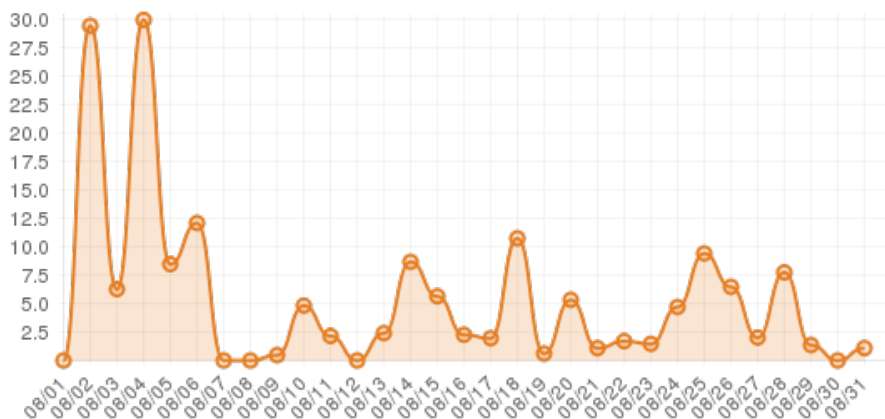

August 2015 (Explore Roxboro)

Everwondr Boost Rate

252
direct views

206,724
network impressions

20,572%
increase in impressions

Average Time On Site

00:08:02
average time spent on site

972%
compared to industry standard

When a visitor clicks on your event, they get more information about the event. They also get more details about lodging, shopping, restaurants and attractions. This increases the amount of time they spend with your brand.

Average Pages Per Visit

4

average pages per visit

190%

compared to industry standard

Because EverWondr automatically cross promotes other events and nearby attractions, consumers can easily plan their next visit, maybe even extend their stay.