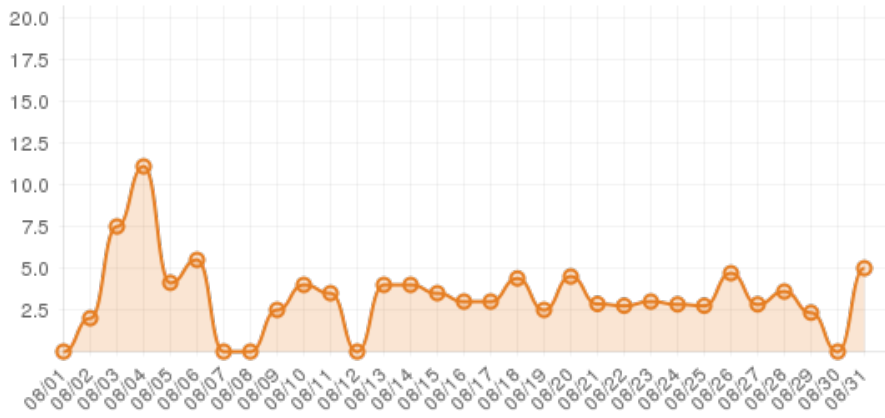

August 2015 (Explore Roxboro)

Everwondr Boost Rate

252
direct views

206,724
network impressions

20,572%
increase in impressions

Average Time On Site

00:08:02
average time spent on site

972%
compared to industry standard

Average Pages Per Visit

4

average pages per visit

190%

compared to industry standard

Because EverWondr automatically cross promotes other events and nearby attractions, consumers can easily plan their next visit, maybe even extend their stay.