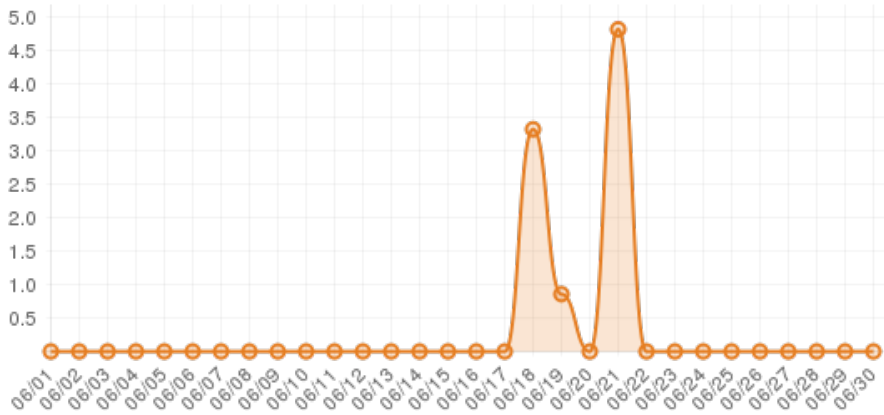

June 2014 (Explore Johnston)

Everwondr Boost Rate

2500
direct views

73528
network impressions

+7252.8%
increase in impressions

Average Time On Site

00:03:05
average time spent on site

+312%
compared to industry standard

When a visitor clicks on your event, they get more information about the event. They also get more details about lodging, shopping, restaurants and attractions. This increases the amount of time they spend with your brand.

Average Pages Per Visit

3
average pages per visit

+67%
compared to industry standard

Because EverWondr automatically cross promotes other events and nearby attractions, consumers can easily plan their next visit, maybe even extend their stay.