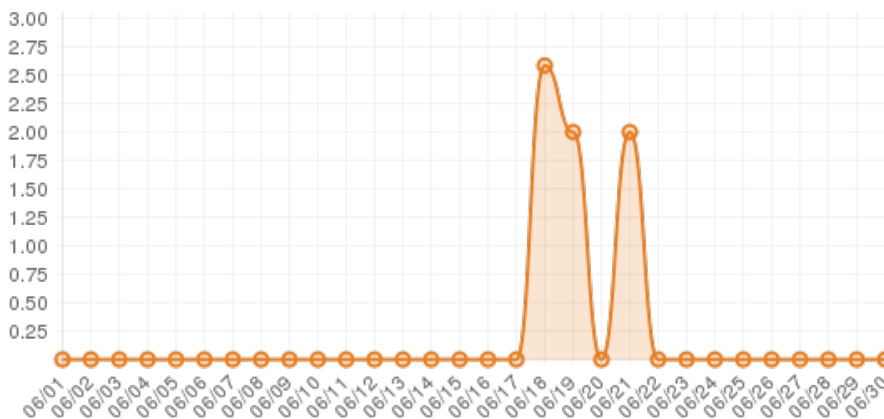

June 2014 (Explore Johnston)

Everwondr Boost Rate

2500
direct views

73528
network impressions

+7252.8%
increase in impressions

Average Time On Site

00:03:05
average time spent on site

+312%
compared to industry standard

When a visitor clicks on your event, they get more information about the event. They also get more details about lodging, shopping, restaurants and attractions. This increases the amount of time they spend with your brand.

Average Pages Per Visit

3
average pages per visit

+67%
compared to industry standard

Because EverWondr automatically cross promotes other events and nearby attractions, consumers can easily plan their next visit, maybe even extend their stay.