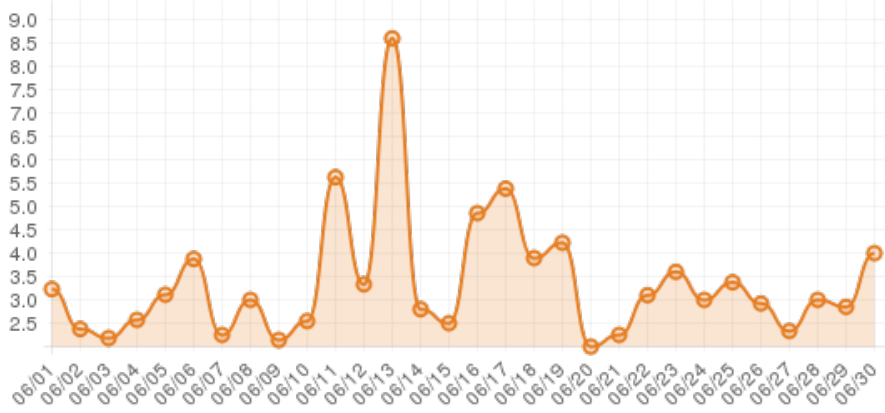

June 2015 (Wilkes County Events)

Everwonder Boost Rate

1,096
direct views

218,311
network impressions

21,731%
increase in impressions

Average Time On Site

00:06:54
average time spent on site

821%
compared to industry standard

Average Pages Per Visit

4

average pages per visit

139%

compared to industry standard

Because EverWondr automatically cross promotes other events and nearby attractions, consumers can easily plan their next visit, maybe even extend their stay.