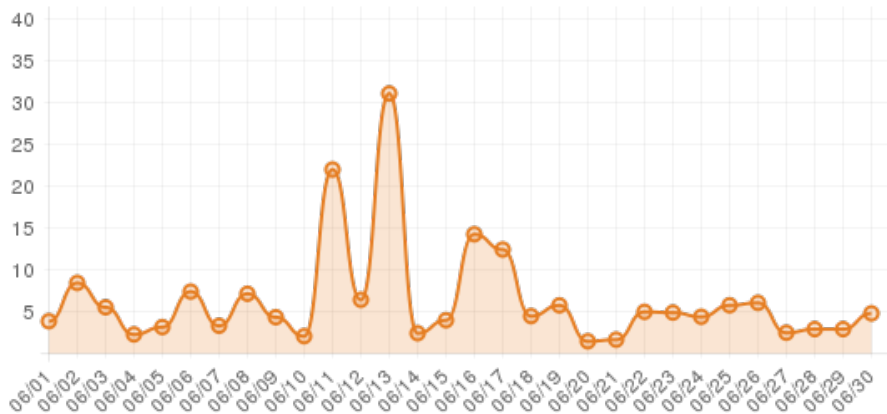

June 2015 (Wilkes County Events)

Everwonder Boost Rate

1,096
direct views

218,311
network impressions

21,731%
increase in impressions

Average Time On Site

00:06:54
average time spent on site

821%
compared to industry standard

When a visitor clicks on your event, they get more information about the event. They also get more details about lodging, shopping, restaurants and attractions. This increases the amount of time they spend with your brand.

Average Pages Per Visit

4

average pages per visit

139%

compared to industry standard

Because EverWondr automatically cross promotes other events and nearby attractions, consumers can easily plan their next visit, maybe even extend their stay.