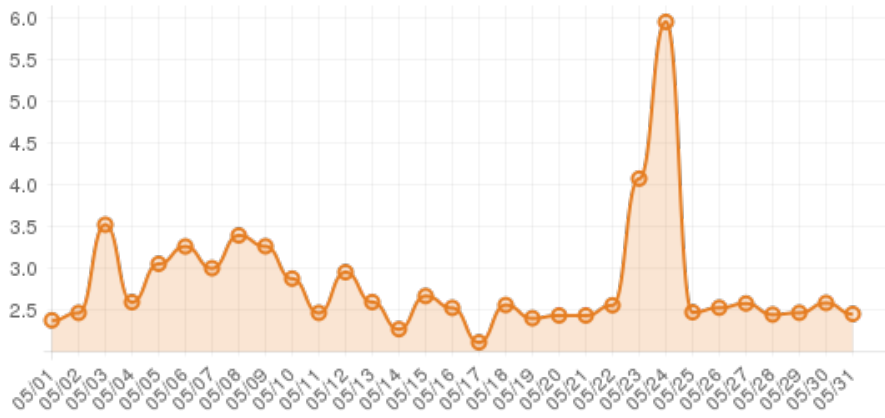

May 2016 (Hendersonville CVB: Event Frame)

Everwondr Boost Rate

10,713
direct views

203,846
network impressions

20,285%
increase in impressions

Average Time On Site

00:05:25
average time spent on site

623%
compared to industry standard

Average Pages Per Visit

3

average pages per visit

87%

compared to industry standard

Because EverWondr automatically cross promotes other events and nearby attractions, consumers can easily plan their next visit, maybe even extend their stay.