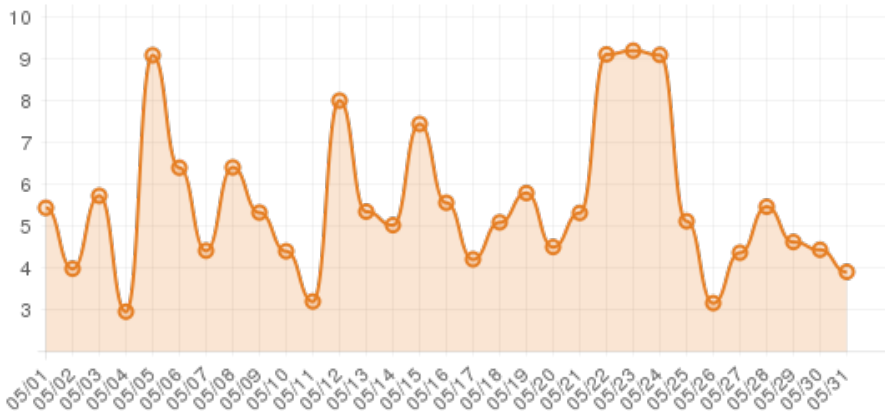

May 2016 (Hendersonville CVB: Event Frame)

Everwondr Boost Rate

10,713
direct views

203,846
network impressions

20,285%
increase in impressions

Average Time On Site

00:05:25
average time spent on site

623%
compared to industry standard

When a visitor clicks on your event, they get more information about the event. They also get more details about lodging, shopping, restaurants and attractions. This increases the amount of time they spend with your brand.

Average Pages Per Visit

3

average pages per visit

87%

compared to industry standard

Because EverWondr automatically cross promotes other events and nearby attractions, consumers can easily plan their next visit, maybe even extend their stay.