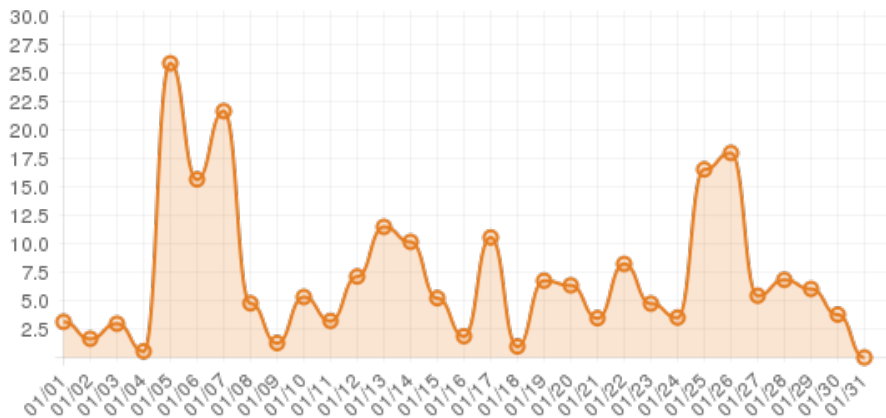

January 2016 (hickoryconventions.com: event frame)

Everwonder Boost Rate

1,244
direct views

203,960
network impressions

20,296%
increase in impressions

Average Time On Site

00:07:34
average time spent on site

910%
compared to industry standard

When a visitor clicks on your event, they get more information about the event. They also get more details about lodging, shopping, restaurants and attractions. This increases the amount of time they spend with your brand.

Average Pages Per Visit

3

average pages per visit

130%

compared to industry standard

Because EverWondr automatically cross promotes other events and nearby attractions, consumers can easily plan their next visit, maybe even extend their stay.