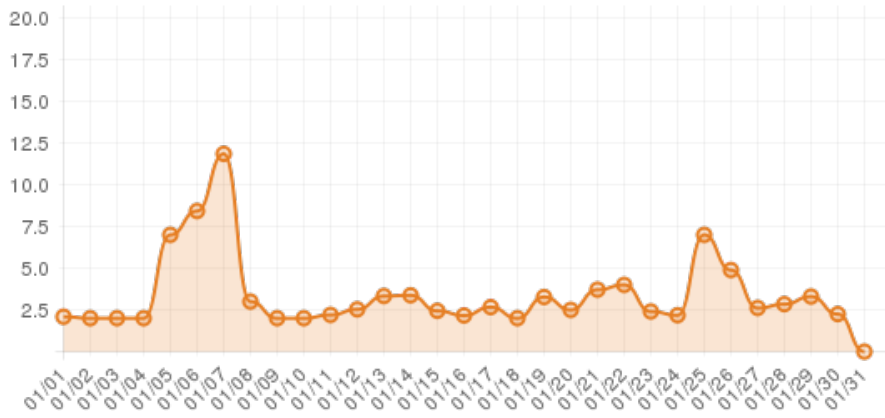

January 2016 (hickoryconventions.com: event frame)

Everwonder Boost Rate

1,244
direct views

203,960
network impressions

20,296%
increase in impressions

Average Time On Site

00:07:34
average time spent on site

Average Pages Per Visit

3

average pages per visit

130%

compared to industry standard

Because EverWondr automatically cross promotes other events and nearby attractions, consumers can easily plan their next visit, maybe even extend their stay.