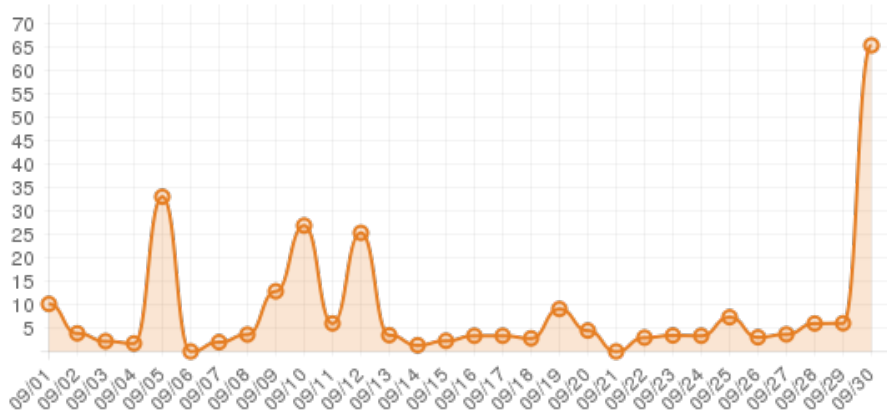

September 2014 (Explore Alleghany)

Everwondr Boost Rate

5,677
direct views

242,916
network impressions

24,192%
increase in impressions

Average Time On Site

00:07:06
average time spent on site

848%
compared to industry standard

When a visitor clicks on your event, they get more information about the event. They also get more details about lodging, shopping, restaurants and attractions. This increases the amount of time they spend with your brand.

Average Pages Per Visit

4

average pages per visit

159%

compared to industry standard

Because EverWondr automatically cross promotes other events and nearby attractions, consumers can easily plan their next visit, maybe even extend their stay.