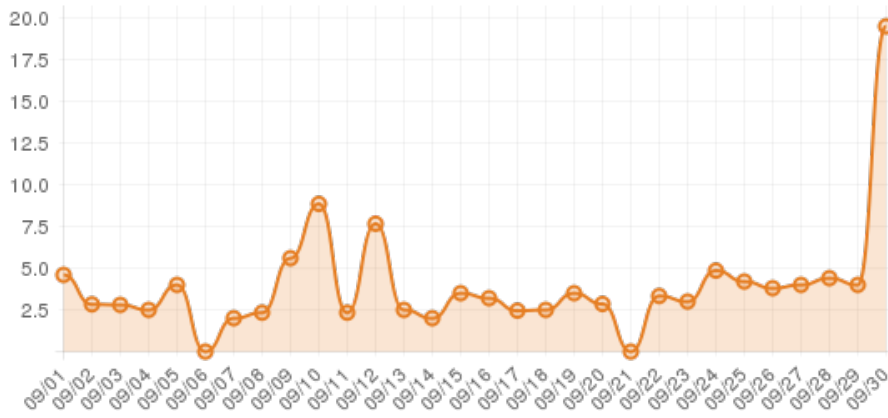

September 2014 (Explore Alleghany)

Everwondr Boost Rate

5,677
direct views

242,916
network impressions

24,192%
increase in impressions

Average Time On Site

00:07:06
average time spent on site

848%
compared to industry standard

Average Pages Per Visit

4

average pages per visit

159%

compared to industry standard

Because EverWondr automatically cross promotes other events and nearby attractions, consumers can easily plan their next visit, maybe even extend their stay.