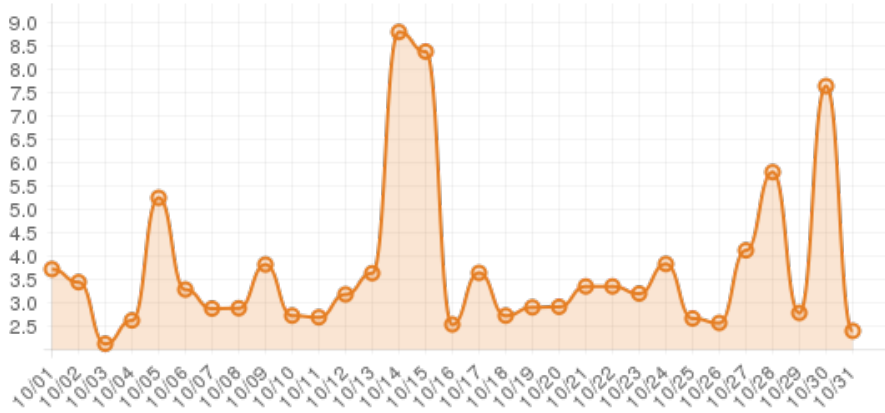

October 2015 (Historic Edenton: Event Frame)

Everwonder Boost Rate

68,613
direct views

738,910
network impressions

73,791%
increase in impressions

Average Time On Site

00:06:17
average time spent on site

738%
compared to industry standard

Average Pages Per Visit

4

average pages per visit

163%

compared to industry standard

Because EverWondr automatically cross promotes other events and nearby attractions, consumers can easily plan their next visit, maybe even extend their stay.