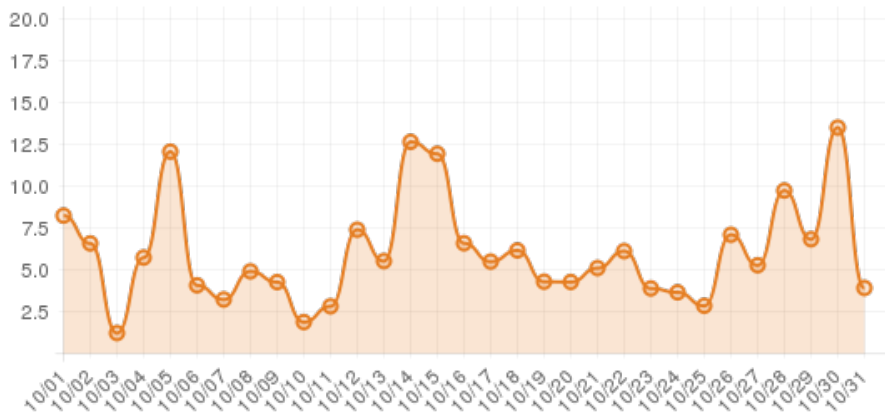

October 2015 (Historic Edenton: Event Frame)

Everwonder Boost Rate

68,613
direct views

738,910
network impressions

73,791%
increase in impressions

Average Time On Site

00:06:17
average time spent on site

738%
compared to industry standard

When a visitor clicks on your event, they get more information about the event. They also get more details about lodging, shopping, restaurants and attractions. This increases the amount of time they spend with your brand.

Average Pages Per Visit

4

average pages per visit

163%

compared to industry standard

Because EverWondr automatically cross promotes other events and nearby attractions, consumers can easily plan their next visit, maybe even extend their stay.