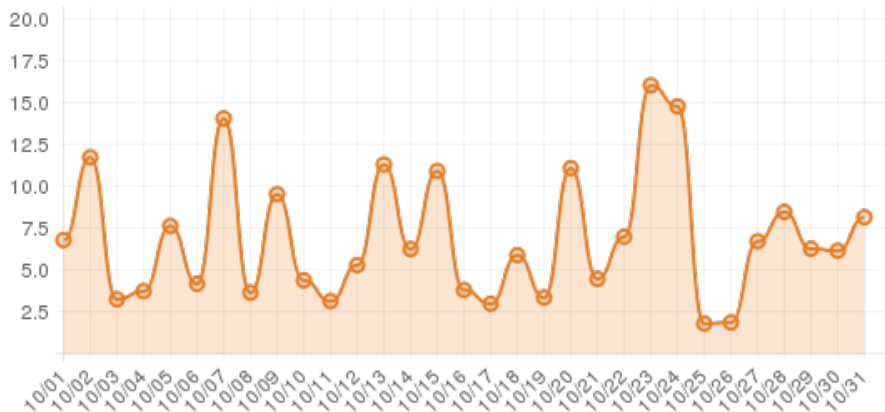

October 2014 (Johnston County Events Frame)

Everwondr Boost Rate

2,633
direct views

239,957
network impressions

23,896%
increase in impressions

Average Time On Site

00:06:53
average time spent on site

818%
compared to industry standard

When a visitor clicks on your event, they get more information about the event. They also get more details about lodging, shopping, restaurants and attractions. This increases the amount of time they spend with your brand.

Average Pages Per Visit

5

average pages per visit

222%

compared to industry standard

Because EverWondr automatically cross promotes other events and nearby attractions, consumers can easily plan their next visit, maybe even extend their stay.