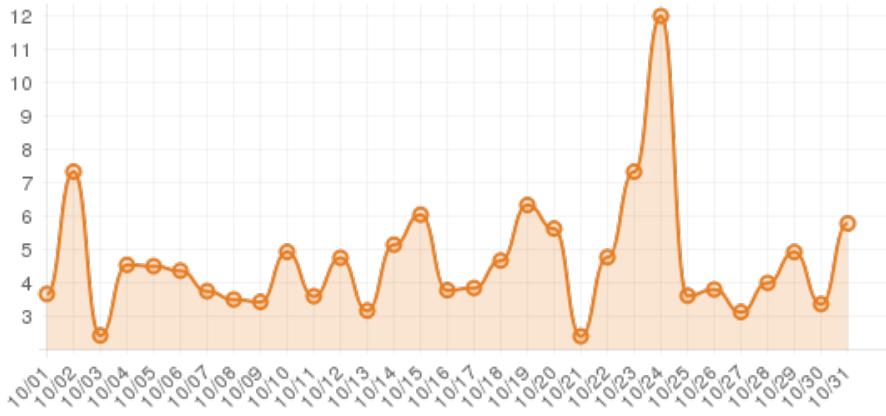

October 2014 (Johnston County Events Frame)

Everwondr Boost Rate

2,633
direct views

239,957
network impressions

23,896%
increase in impressions

Average Time On Site

00:06:53
average time spent on site

818%
compared to industry standard

Average Pages Per Visit

5

average pages per visit

222%

compared to industry standard

Because EverWondr automatically cross promotes other events and nearby attractions, consumers can easily plan their next visit, maybe even extend their stay.