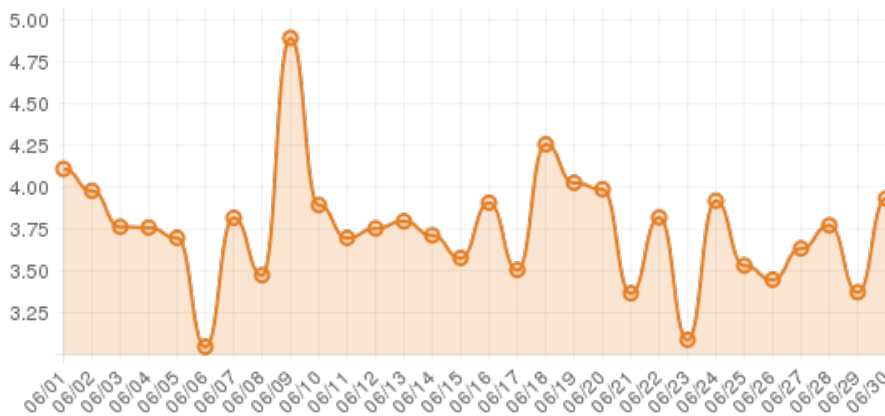

June 2014 (Ashe County)

Everwondr Boost Rate

1467
direct views

231155
network impressions

+23015.5%
increase in impressions

Average Time On Site

00:04:54
average time spent on site

+554%
compared to industry standard

When a visitor clicks on your event, they get more information about the event. They also get more details about lodging, shopping, restaurants and attractions. This increases the amount of time they spend with your brand.

Average Pages Per Visit

4
average pages per visit

+150%
compared to industry standard

Because EverWondr automatically cross promotes other events and nearby attractions, consumers can easily plan their next visit, maybe even extend their stay.