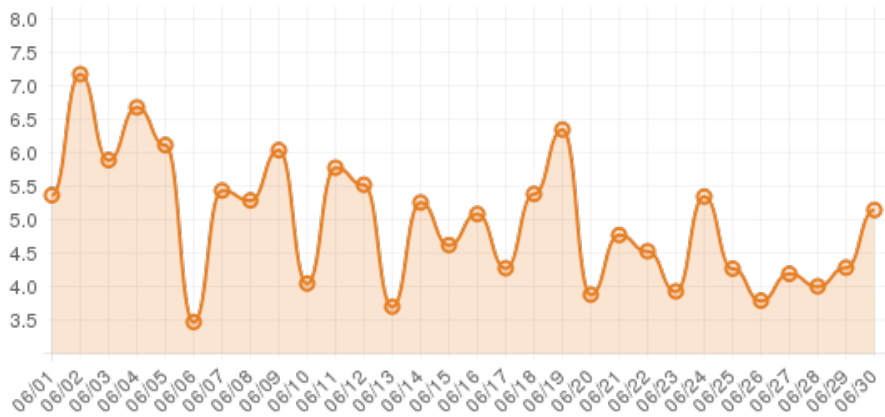

June 2014 (Ashe County)

Everwondr Boost Rate

1467
direct views

231155
network impressions

+23015.5%
increase in impressions

Average Time On Site

00:04:54
average time spent on site

+554%
compared to industry standard

When a visitor clicks on your event, they get more information about the event. They also get more details about lodging, shopping, restaurants and attractions. This increases the amount of time they spend with your brand.

Average Pages Per Visit

4
average pages per visit

+150%
compared to industry standard

Because EverWondr automatically cross promotes other events and nearby attractions, consumers can easily plan their next visit, maybe even extend their stay.