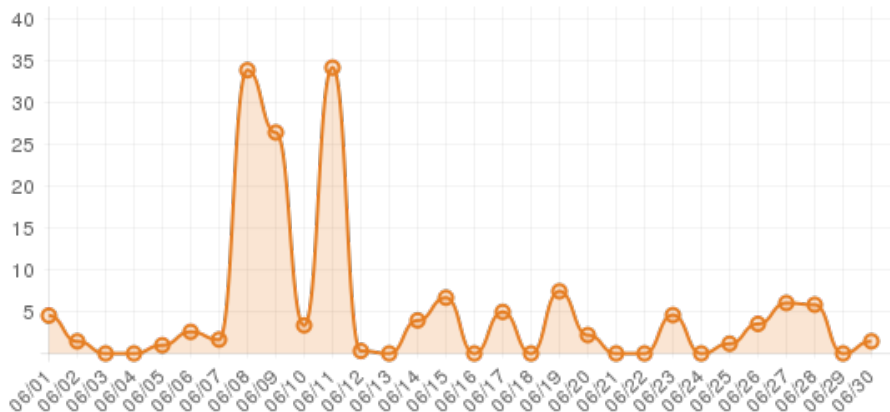

### Everwonder Boost Rate

**10,184**  
direct views

**231,633**  
network impressions

**23,063%**  
increase in impressions

### Average Time On Site

**00:06:04**  
average time spent on site

**710%**  
compared to industry standard

When a visitor clicks on your event, they get more information about the event. They also get more details about lodging, shopping, restaurants and attractions. This increases the amount of time they spend with your brand.

## Average Pages Per Visit

3

average pages per visit

94%

compared to industry standard

Because EverWondr automatically cross promotes other events and nearby attractions, consumers can easily plan their next visit, maybe even extend their stay.