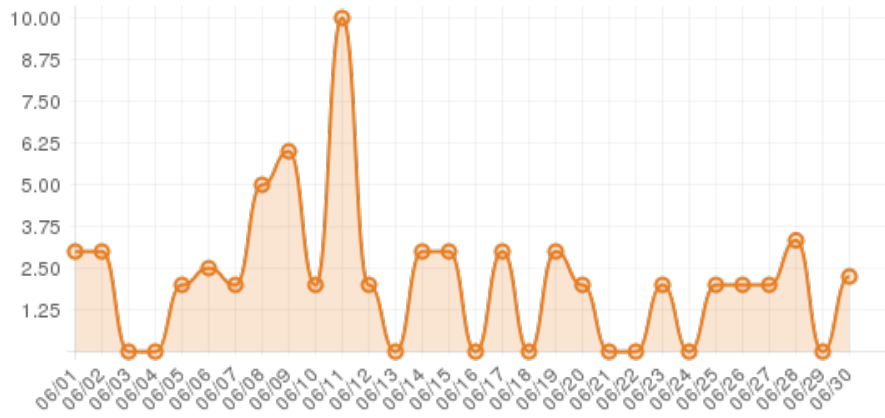

### Everwonder Boost Rate

**10,184**  
direct views

**231,633**  
network impressions

**23,063%**  
increase in impressions

### Average Time On Site

**00:06:04**  
average time spent on site

**710%**  
compared to industry standard

When a visitor clicks on your event, they get more information about the event. They also get more details about lodging, shopping, restaurants and attractions. This increases the amount of time they spend with your brand.

## Average Pages Per Visit

3

average pages per visit

94%

compared to industry standard

Because EverWondr automatically cross promotes other events and nearby attractions, consumers can easily plan their next visit, maybe even extend their stay.