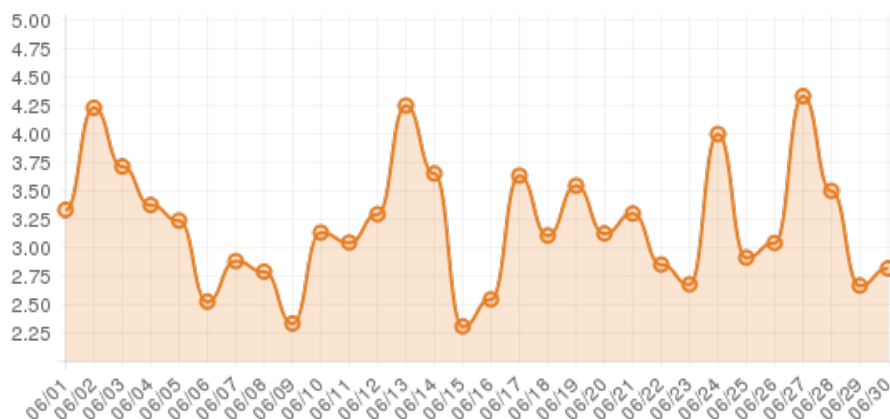

## Everwondr Boost Rate

**21237**  
direct views

**249051**  
network impressions

**+24805.1%**  
increase in impressions

## Average Time On Site

**00:04:18**  
average time spent on site

**+474%**  
compared to industry standard

When a visitor clicks on your event, they get more information about the event. They also get more details about lodging, shopping, restaurants and attractions. This increases the amount of time they spend with your brand.

## Average Pages Per Visit

**3**  
average pages per visit

**+115%**  
compared to industry standard

Because EverWondr automatically cross promotes other events and nearby attractions, consumers can easily plan their next visit, maybe even extend their stay.