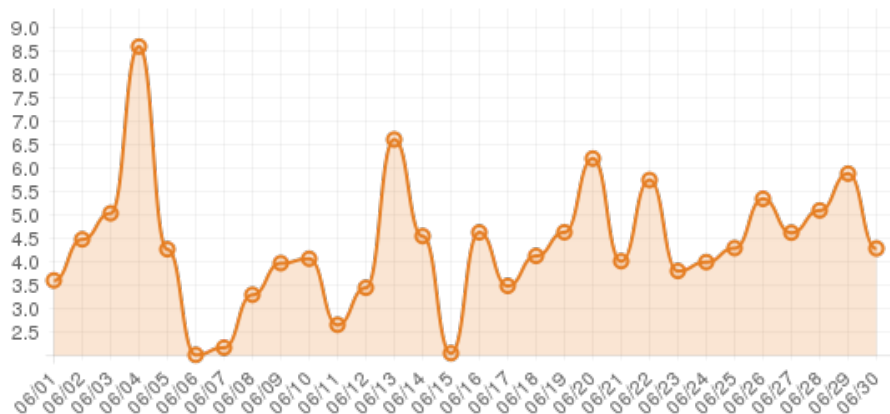

## Everwondr Boost Rate

**21237**  
direct views

**249051**  
network impressions

**+24805.1%**  
increase in impressions

## Average Time On Site

**00:04:18**  
average time spent on site

**+474%**  
compared to industry standard

When a visitor clicks on your event, they get more information about the event. They also get more details about lodging, shopping, restaurants and attractions. This increases the amount of time they spend with your brand.

## Average Pages Per Visit

**3**  
average pages per visit

**+115%**  
compared to industry standard

Because EverWondr automatically cross promotes other events and nearby attractions, consumers can easily plan their next visit, maybe even extend their stay.