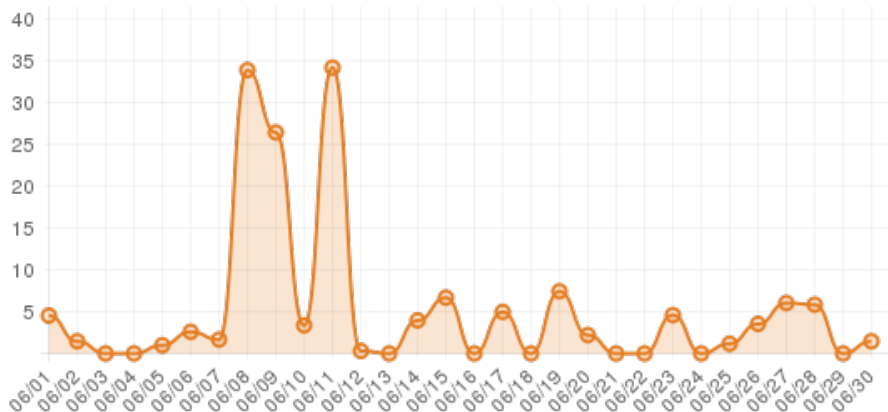

### Everwondr Boost Rate

**10,184**  
direct views

**231,633**  
network impressions

**23,063%**  
increase in impressions

### Average Time On Site

**00:06:04**  
average time spent on site

**710%**  
compared to industry standard

When a visitor clicks on your event, they get more information about the event. They also get more details about lodging, shopping, restaurants and attractions. This increases the amount of time they spend with your brand.

## Average Pages Per Visit

3

average pages per visit

94%

compared to industry standard

Because EverWondr automatically cross promotes other events and nearby attractions, consumers can easily plan their next visit, maybe even extend their stay.