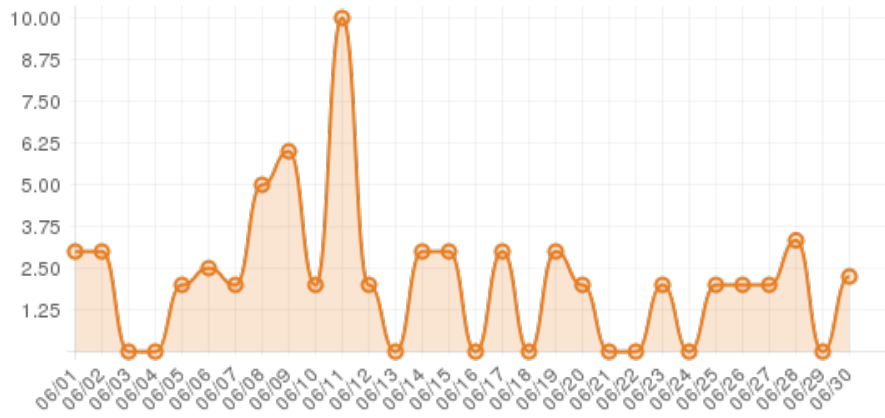

### Everwondr Boost Rate

**10,184**  
direct views

**231,633**  
network impressions

**23,063%**  
increase in impressions

### Average Time On Site

**00:06:04**  
average time spent on site

**710%**  
compared to industry standard

When a visitor clicks on your event, they get more information about the event. They also get more details about lodging, shopping, restaurants and attractions. This increases the amount of time they spend with your brand.

## Average Pages Per Visit

3

average pages per visit

94%

compared to industry standard

Because EverWondr automatically cross promotes other events and nearby attractions, consumers can easily plan their next visit, maybe even extend their stay.