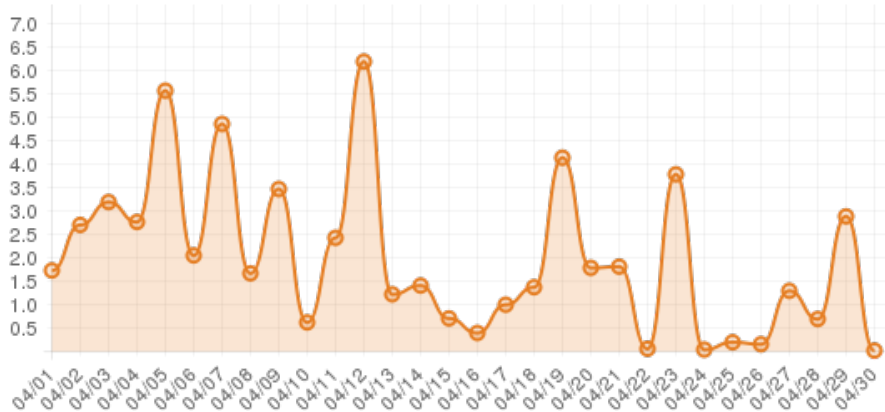

April 2016 (The Coolest Corner)

Everwondr Boost Rate

696
direct views

206,471
network impressions

20,547%
increase in impressions

Average Time On Site

00:02:06
average time spent on site

180%
compared to industry standard

When a visitor clicks on your event, they get more information about the event. They also get more details about lodging, shopping, restaurants and attractions. This increases the amount of time they spend with your brand.

Average Pages Per Visit

3

average pages per visit

121%

compared to industry standard

Because EverWondr automatically cross promotes other events and nearby attractions, consumers can easily plan their next visit, maybe even extend their stay.