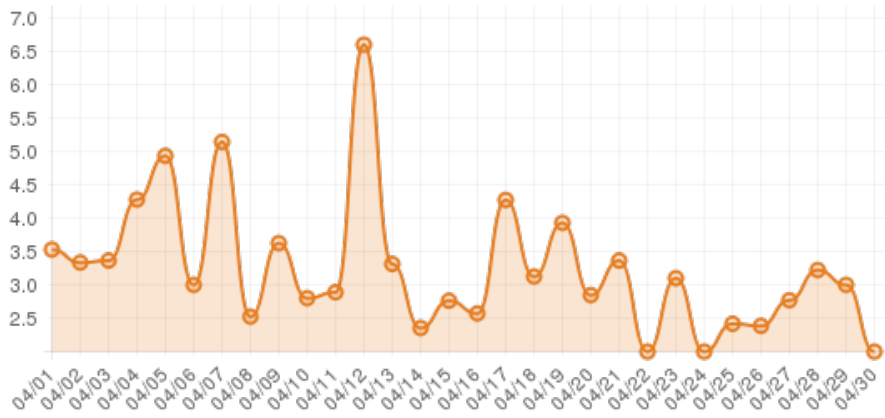

April 2016 (The Coolest Corner)

Everwondr Boost Rate

696
direct views

206,471
network impressions

20,547%
increase in impressions

Average Time On Site

00:02:06
average time spent on site

180%
compared to industry standard

Average Pages Per Visit

3

average pages per visit

121%

compared to industry standard

Because EverWondr automatically cross promotes other events and nearby attractions, consumers can easily plan their next visit, maybe even extend their stay.