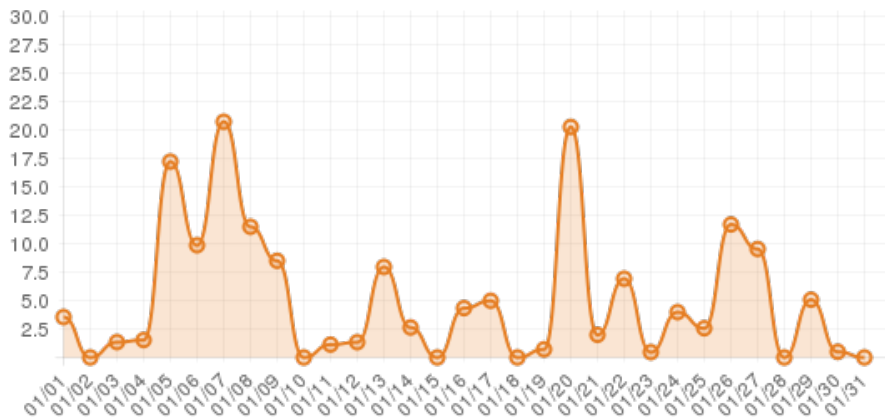

January 2015 (Explore Roxboro)

Everwonder Boost Rate

130

direct views

203,113

network impressions

20,211%

increase in impressions

Average Time On Site

00:09:56

average time spent on site

1,226%

compared to industry standard

When a visitor clicks on your event, they get more information about the event. They also get more details about lodging, shopping, restaurants and attractions. This increases the amount of time they spend with your brand.

Average Pages Per Visit

5

average pages per visit

201%

compared to industry standard

Because EverWondr automatically cross promotes other events and nearby attractions, consumers can easily plan their next visit, maybe even extend their stay.