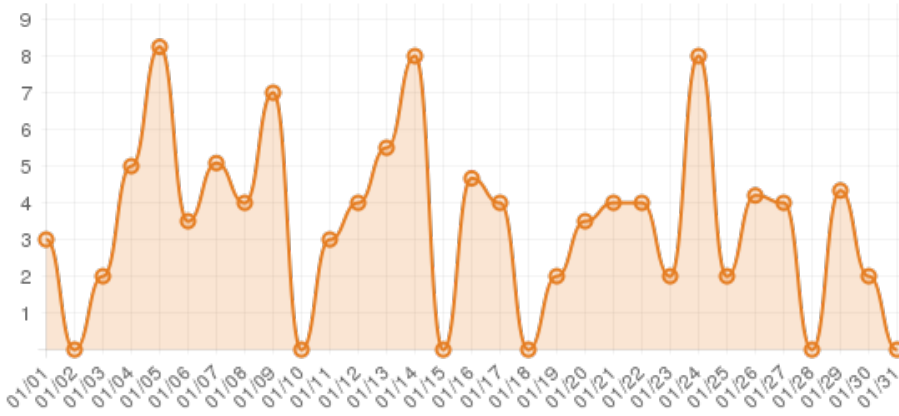

January 2015 (Explore Roxboro)

Everwonder Boost Rate

130

direct views

203,113

network impressions

20,211%

increase in impressions

Average Time On Site

00:09:56

average time spent on site

1,226%

compared to industry standard

When a visitor clicks on your event, they get more information about the event. They also get more details about lodging, shopping, restaurants and attractions. This increases the amount of time they spend with your brand.

Average Pages Per Visit

5

average pages per visit

201%

compared to industry standard

Because EverWondr automatically cross promotes other events and nearby attractions, consumers can easily plan their next visit, maybe even extend their stay.