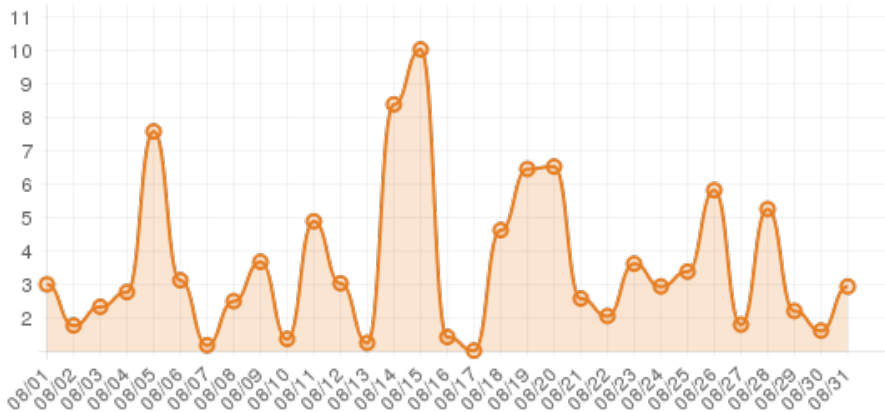

August 2014 (Historic Bath: Event Frame)

Everwonder Boost Rate

61,817
direct views

731,649
network impressions

73,065%
increase in impressions

Average Time On Site

00:03:32
average time spent on site

373%
compared to industry standard

When a visitor clicks on your event, they get more information about the event. They also get more details about lodging, shopping, restaurants and attractions. This increases the amount of time they spend with your brand.

Average Pages Per Visit

3

average pages per visit

120%

compared to industry standard

Because EverWondr automatically cross promotes other events and nearby attractions, consumers can easily plan their next visit, maybe even extend their stay.