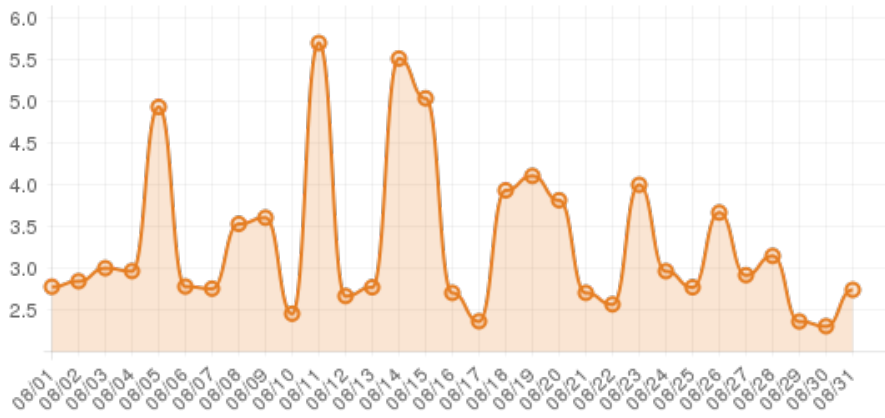

August 2014 (Historic Bath: Event Frame)

Everwonder Boost Rate

61,817
direct views

731,649
network impressions

73,065%
increase in impressions

Average Time On Site

00:03:32
average time spent on site

373%
compared to industry standard

Average Pages Per Visit

3

average pages per visit

120%

compared to industry standard

Because EverWondr automatically cross promotes other events and nearby attractions, consumers can easily plan their next visit, maybe even extend their stay.