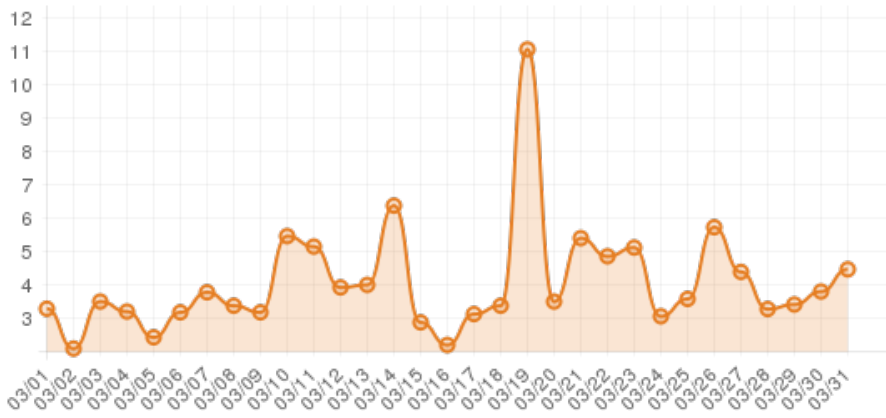

March 2015 (explorepinehurst.com)

Everwondr Boost Rate

2,819
direct views

221,841
network impressions

22,084%
increase in impressions

Average Time On Site

00:07:35
average time spent on site

911%
compared to industry standard

Average Pages Per Visit

4

average pages per visit

178%

compared to industry standard

Because EverWondr automatically cross promotes other events and nearby attractions, consumers can easily plan their next visit, maybe even extend their stay.