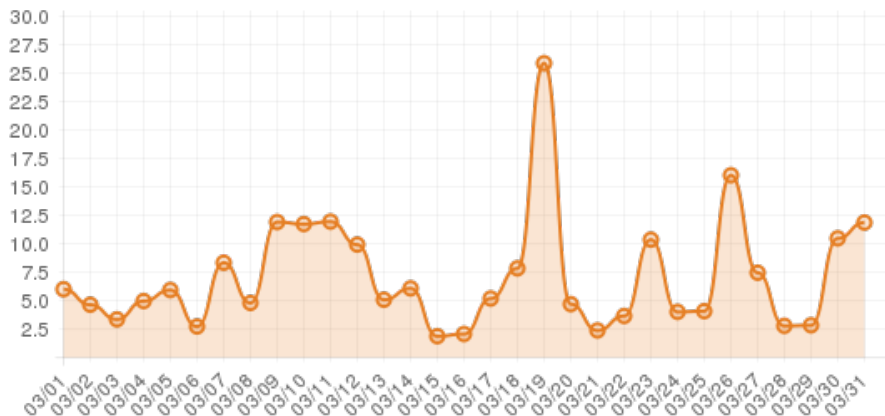

March 2015 (explorepinehurst.com)

Everwondr Boost Rate

2,819
direct views

221,841
network impressions

22,084%
increase in impressions

Average Time On Site

00:07:35
average time spent on site

911%
compared to industry standard

When a visitor clicks on your event, they get more information about the event. They also get more details about lodging, shopping, restaurants and attractions. This increases the amount of time they spend with your brand.

Average Pages Per Visit

4

average pages per visit

178%

compared to industry standard

Because EverWondr automatically cross promotes other events and nearby attractions, consumers can easily plan their next visit, maybe even extend their stay.