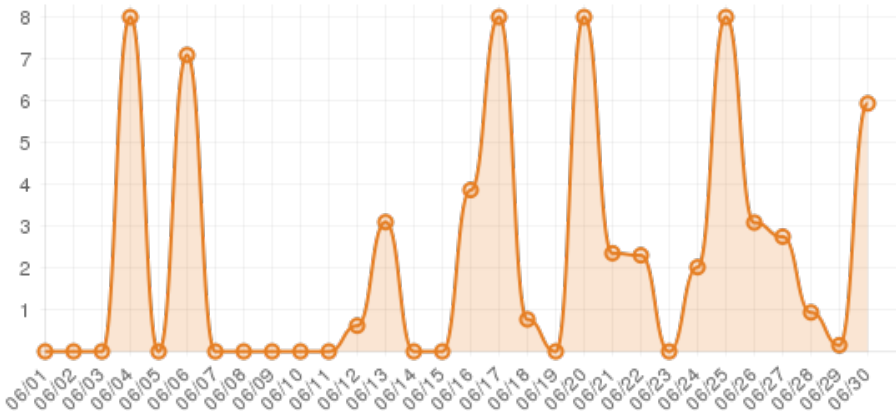

June 2014 (Explore Burke County)

Everwondr Boost Rate

13024
direct views

221771
network impressions

+22077.1%
increase in impressions

Average Time On Site

00:06:29
average time spent on site

+767%
compared to industry standard

When a visitor clicks on your event, they get more information about the event. They also get more details about lodging, shopping, restaurants and attractions. This increases the amount of time they spend with your brand.

Average Pages Per Visit

5
average pages per visit

+237%
compared to industry standard

Because EverWondr automatically cross promotes other events and nearby attractions, consumers can easily plan their next visit, maybe even extend their stay.