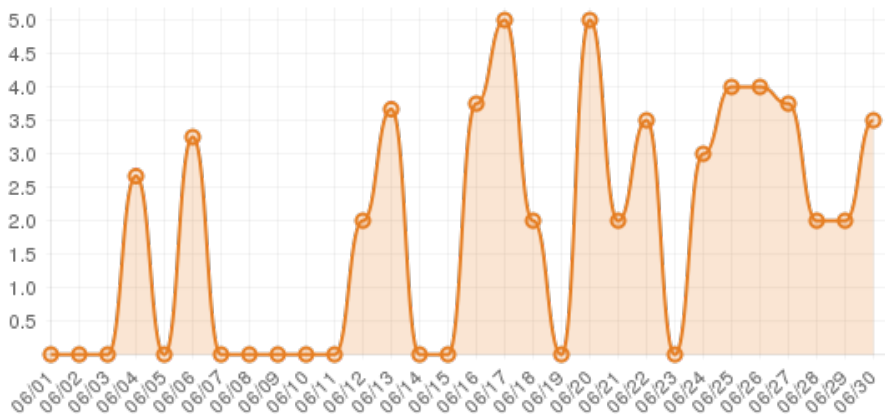

June 2014 (Explore Burke County)

Everwondr Boost Rate

13024
direct views

221771
network impressions

+22077.1%
increase in impressions

Average Time On Site

00:06:29
average time spent on site

+767%
compared to industry standard

When a visitor clicks on your event, they get more information about the event. They also get more details about lodging, shopping, restaurants and attractions. This increases the amount of time they spend with your brand.

Average Pages Per Visit

5
average pages per visit

+237%
compared to industry standard

Because EverWondr automatically cross promotes other events and nearby attractions, consumers can easily plan their next visit, maybe even extend their stay.