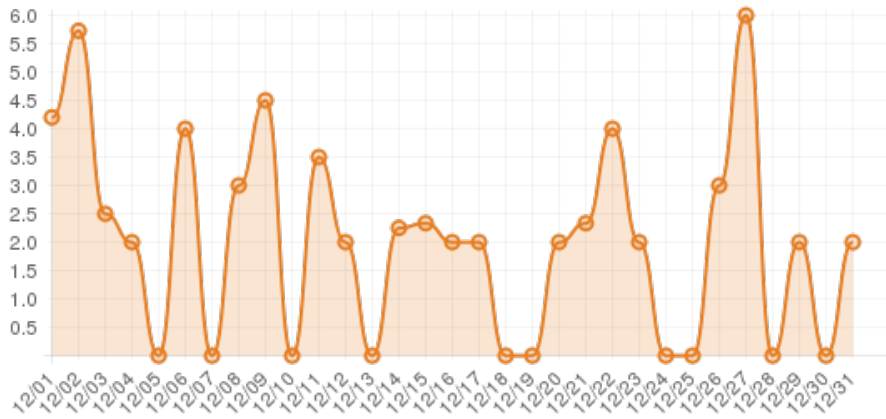

December 2015 (Explore Alleghany)

Everwondr Boost Rate

5,234
direct views

229,187
network impressions

22,819%
increase in impressions

Average Time On Site

00:08:25
average time spent on site

1,024%
compared to industry standard

Average Pages Per Visit

4

average pages per visit

137%

compared to industry standard

Because EverWondr automatically cross promotes other events and nearby attractions, consumers can easily plan their next visit, maybe even extend their stay.