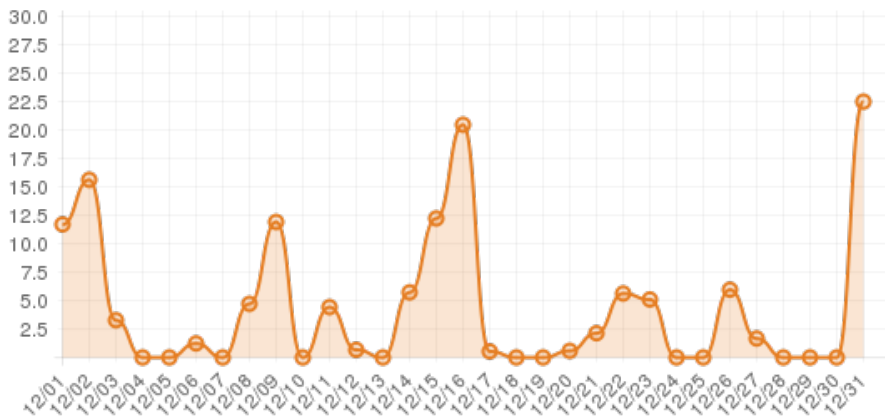

December 2015 (Explore Alleghany)

Everwondr Boost Rate

5,234
direct views

229,187
network impressions

22,819%
increase in impressions

Average Time On Site

00:08:25
average time spent on site

1,024%
compared to industry standard

When a visitor clicks on your event, they get more information about the event. They also get more details about lodging, shopping, restaurants and attractions. This increases the amount of time they spend with your brand.

Average Pages Per Visit

4

average pages per visit

137%

compared to industry standard

Because EverWondr automatically cross promotes other events and nearby attractions, consumers can easily plan their next visit, maybe even extend their stay.