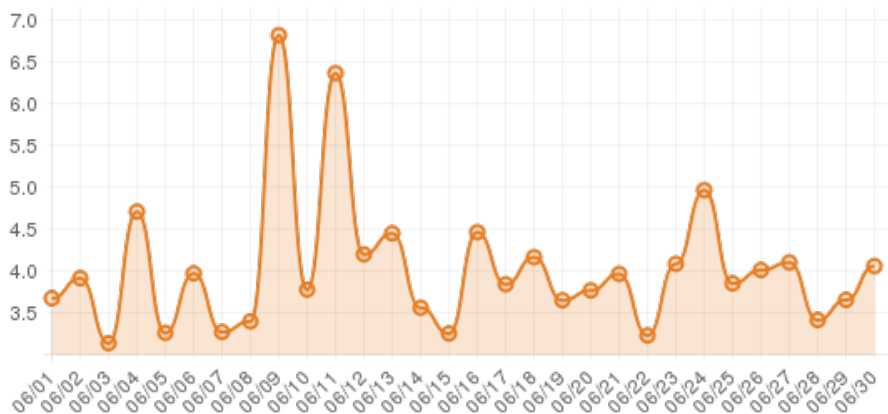

June 2014 (Explore Knoxville)

Everwondr Boost Rate

9968
direct views

128768
network impressions

+12776.8%
increase in impressions

Average Time On Site

00:05:42
average time spent on site

+662%
compared to industry standard

When a visitor clicks on your event, they get more information about the event. They also get more details about lodging, shopping, restaurants and attractions. This increases the amount of time they spend with your brand.

Average Pages Per Visit

4
average pages per visit

+166%
compared to industry standard

Because EverWondr automatically cross promotes other events and nearby attractions, consumers can easily plan their next visit, maybe even extend their stay.