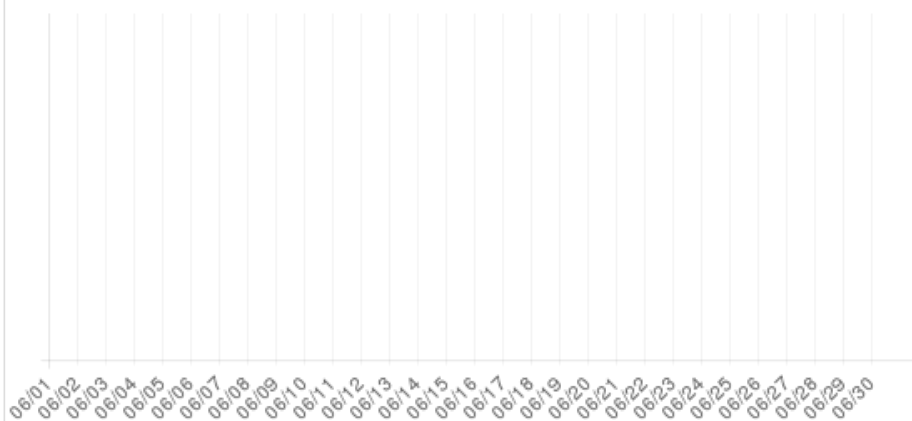

June 2014 (Explore Knoxville)

Everwondr Boost Rate

9968
direct views

128768
network impressions

+12776.8%
increase in impressions

Average Time On Site

00:05:42
average time spent on site

+662%
compared to industry standard

Average Pages Per Visit

4
average pages per visit

+166%
compared to industry standard

Because EverWondr automatically cross promotes other events and nearby attractions, consumers can easily plan their next visit, maybe even extend their stay.