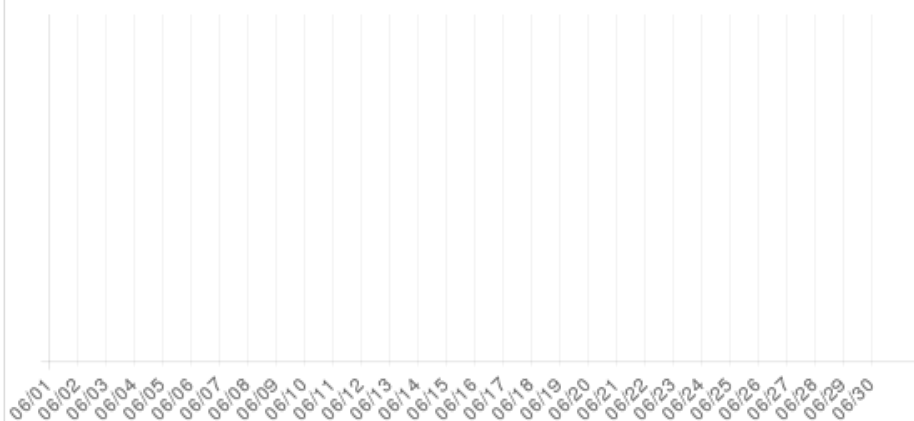

June 2014 (Wilkes County Events)

Everwondr Boost Rate

1178
direct views

214230
network impressions

+21323%
increase in impressions

Average Time On Site

00:07:59
average time spent on site

+966%
compared to industry standard

Average Pages Per Visit

5
average pages per visit

+214%
compared to industry standard

Because EverWondr automatically cross promotes other events and nearby attractions, consumers can easily plan their next visit, maybe even extend their stay.