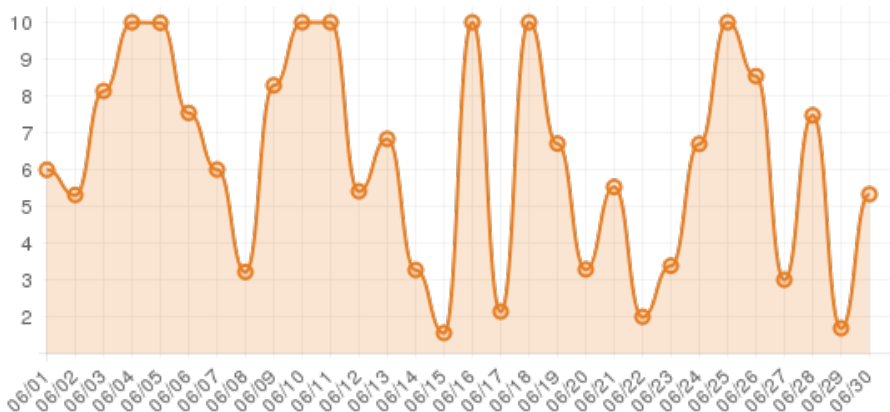

June 2014 (Wilkes County Events)

Everwondr Boost Rate

1178
direct views

214230
network impressions

+21323%
increase in impressions

Average Time On Site

00:07:59
average time spent on site

+966%
compared to industry standard

When a visitor clicks on your event, they get more information about the event. They also get more details about lodging, shopping, restaurants and attractions. This increases the amount of time they spend with your brand.

Average Pages Per Visit

5
average pages per visit

+214%
compared to industry standard

Because EverWondr automatically cross promotes other events and nearby attractions, consumers can easily plan their next visit, maybe even extend their stay.