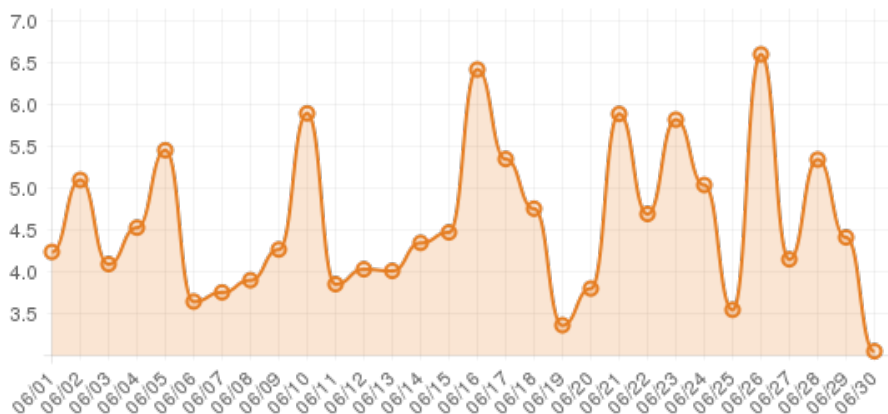

June 2014 (Explore the High Country)

Everwondr Boost Rate

17956
direct views

365951
network impressions

+36495.1%
increase in impressions

Average Time On Site

00:04:34
average time spent on site

+511%
compared to industry standard

When a visitor clicks on your event, they get more information about the event. They also get more details about lodging, shopping, restaurants and attractions. This increases the amount of time they spend with your brand.

Average Pages Per Visit

3
average pages per visit

+99%
compared to industry standard

Because EverWondr automatically cross promotes other events and nearby attractions, consumers can easily plan their next visit, maybe even extend their stay.