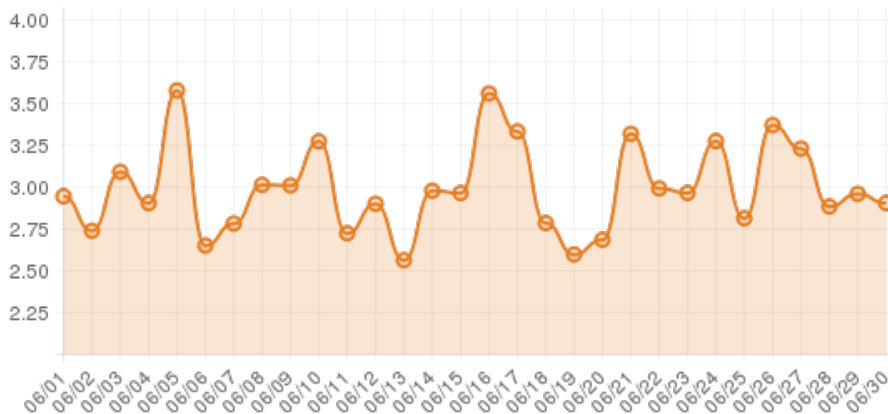

June 2014 (Explore the High Country)

Everwondr Boost Rate

17956
direct views

365951
network impressions

+36495.1%
increase in impressions

Average Time On Site

00:04:34
average time spent on site

+511%
compared to industry standard

When a visitor clicks on your event, they get more information about the event. They also get more details about lodging, shopping, restaurants and attractions. This increases the amount of time they spend with your brand.

Average Pages Per Visit

3
average pages per visit

+99%
compared to industry standard

Because EverWondr automatically cross promotes other events and nearby attractions, consumers can easily plan their next visit, maybe even extend their stay.